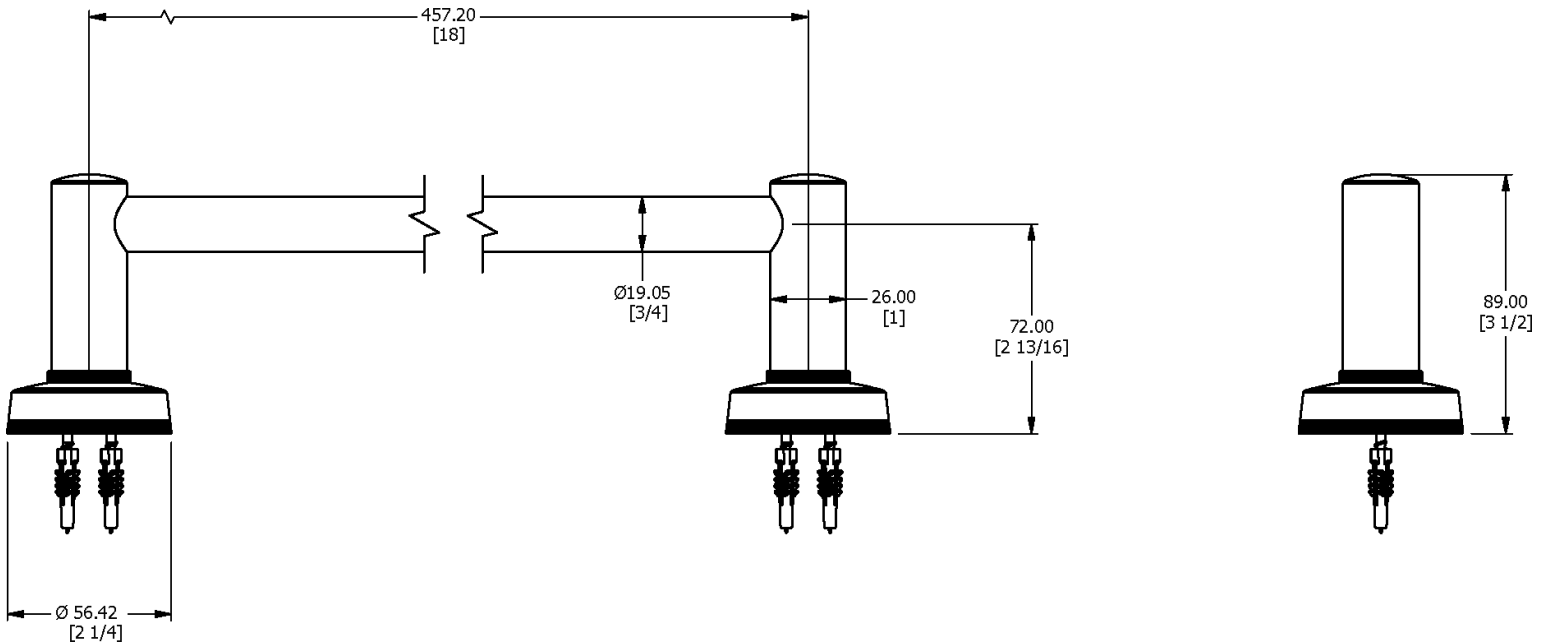

Specification Drawing

UK Customer Service

Leopold Street
Birmingham
B12 0UJ
Tel: +44 121 766 4200
Email: info@samuel-heath.com

US Customer Service

Federal I.D. No. 58-1504682
Email: usa@samuel-heath.com

Specification Enquiries

Design Centre Chelsea Harbour
1st Floor, North Dome, London
SW10 0XE
Tel: 020 7352 0249
Email: showroom@samuel-heath.com

1-04/03/2021