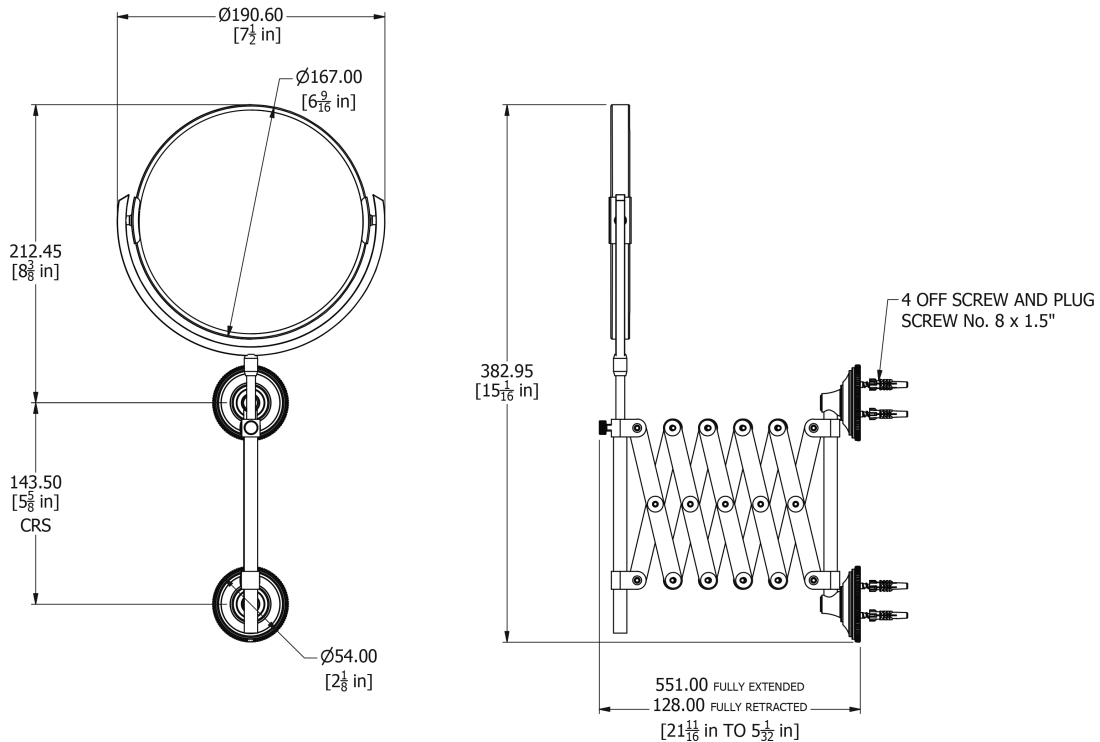

Specification Drawing

UK Customer Service

Leopold Street
Birmingham
B12 0UJ
Tel: +44 121 766 4200
Email: info@samuel-heath.com

US Customer Service

Federal I.D. No. 58-1504682
Email: usa@samuel-heath.com

Specification Enquiries

Design Centre Chelsea Harbour
1st Floor, North Dome, London
SW10 0XE
Tel: 020 7352 0249
Email: showroom@samuel-heath.com