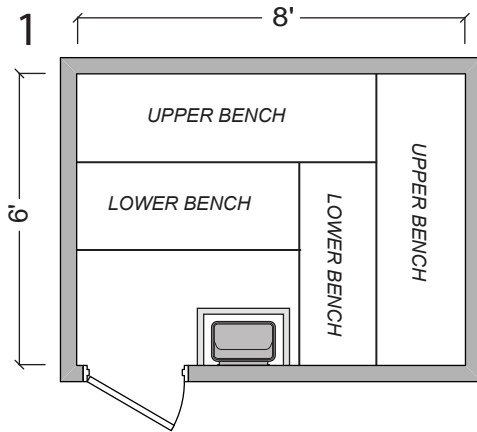

STEAMIST®

Steamist Pre Fab Sauna Room

Model: SMPF-68

CEILING HEIGHT: 84"

SIGN: _____

DATE: _____