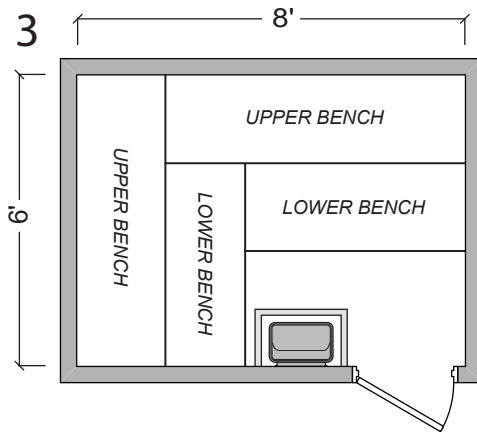

STEAMIST®

Steamist Pre Fab Sauna Room

Model: SMPF-68

CEILING HEIGHT: 84"

SIGN: _____

DATE: _____