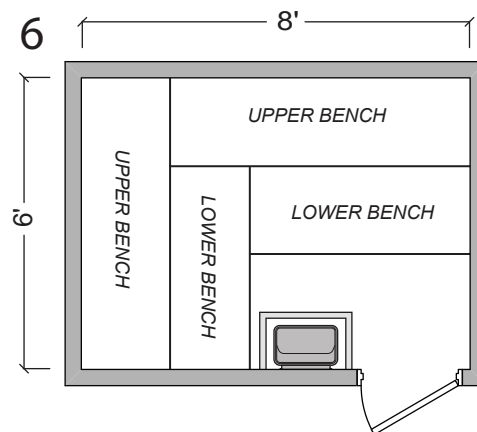

STEAMIST®

Steamist Pre Fab Sauna Room

Model: SMPF-68

CEILING HEIGHT: 84"

SIGN: _____

DATE: _____