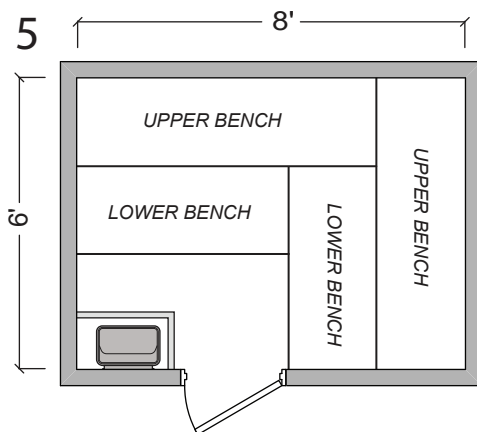

STEAMIST®

Steamist Pre Fab Sauna Room

Model: SMPF-68

CEILING HEIGHT: 84"

SIGN: _____

DATE: _____