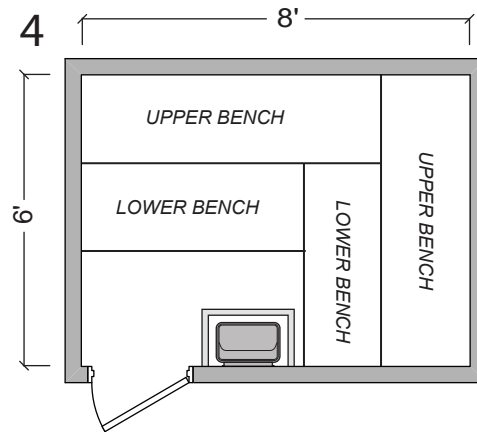

STEAMIST®

Steamist Pre Fab Sauna Room

Model: SMPF-68

CEILING HEIGHT: 84"

SIGN: _____

DATE: _____