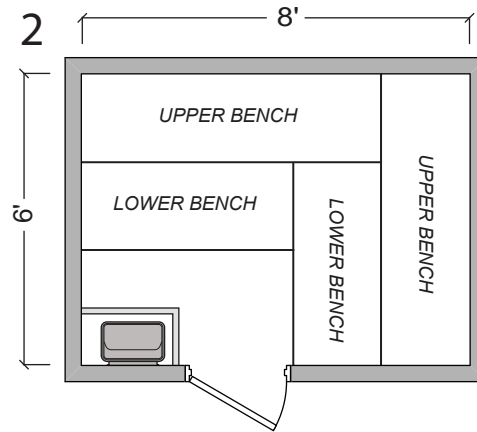

STEAMIST®

Steamist Pre Fab Sauna Room

Model: SMPF-68

CEILING HEIGHT: 84"

SIGN: _____

DATE: _____