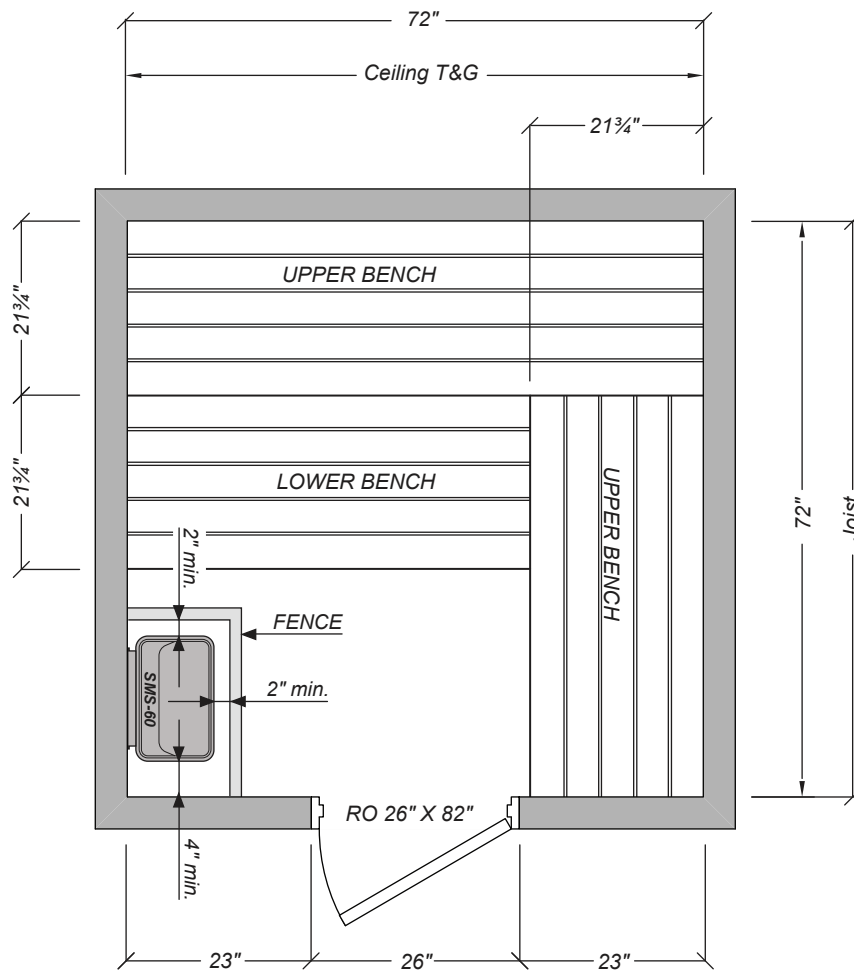

STEAMIST®

Steamist Pre Cut Sauna Room

Model: SMPC-66

CEILING HEIGHT: 84"

NOTE:

Cedar T&G to be applied horizontally.

DOOR JAMB:

- 4-5/8" NO SHEETROCK UNDER CEDAR BOARDS
- 5-1/2" WITH SHEETROCK UNDER CEDAR BOARDS
- OTHER, SPECIFY SIZE: _____

DOOR HINGE:

- RIGHT SIDE (SHOWN ABOVE)
- LEFT SIDE

CEILING BOARDS:

(opposite direction of ceiling joists)

- FRONT TO BACK
- LEFT TO RIGHT

Heater model# SMS-60

APPROVED BY: _____

DATE: _____