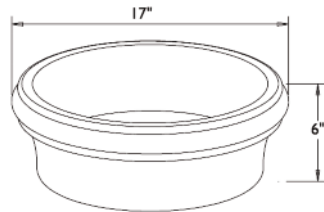

C130  
CERNE LAV SINK

■ Available in:

**Luna Bianca Oro marble(LBO)**

NOTE: the Cerne can be installed above counter or semi-recessed as shown

■ All honed

■ Approx 50 lbs

- 
- Required drains can be purchased through Stone Forest: 9054D grid drain, 9058D lift & turn drain, or 9050ZB Zero drain
  - **DO NOT** use pop-up drains
  - **USE ONLY** Stain-Free plumbers putty that specifically states safe for granite and marble