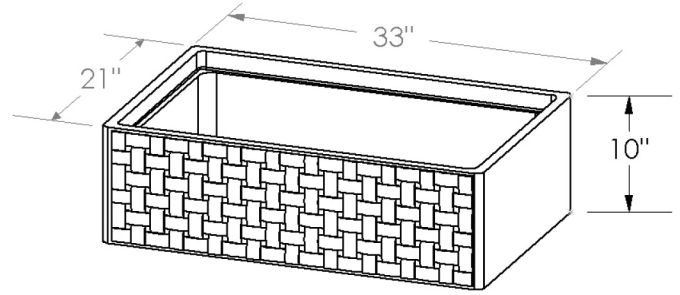

C04-BSKT KP  
BASKET WEAVE  
WORKSTATION SINK

- Available in:  
**papiro cream marble (PA)**
- Carved from a single block of stone
- Approx 270lbs.

- Designed to work with the accessories for Julien Home Refinements stainless sinks