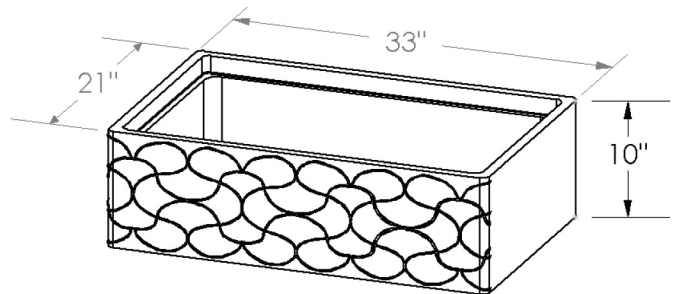

C04-CNC KP
WAVE FRONT
WORKSTATION SINK

- Available in :
  honed noce basalt (NB)
- Carved from a single block of stone
- Approx 270lbs

- Designed to work with the accessories for Julien Home Refinements stainless sinks

- Garbage disposal not to exceed 3/4 hp

NOTE: Our basalt material has some non-structural inclusions that appear as thin white lines in the stone. If this is not acceptable to your client, please choose another material.

- Thicker drain requires the use of an adjustable strainer like the Jaclo model #2804.
- USE ONLY Stain-Free plumbers putty that specifically states safe for granite and marble.
- Due to size variations, final cabinet construction should be done with the sink on hand.

All designs copyright Stone Forest Inc. All rights reserved