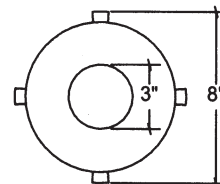

P102
CLASSIC IRON PEDESTAL

© 2003 STONE FOREST, INC.

FRONT VIEW

TOP VIEW

Hand forged iron with hot wax finish

Can be used with any Stone Forest vessel sink.

Approx 50 lbs