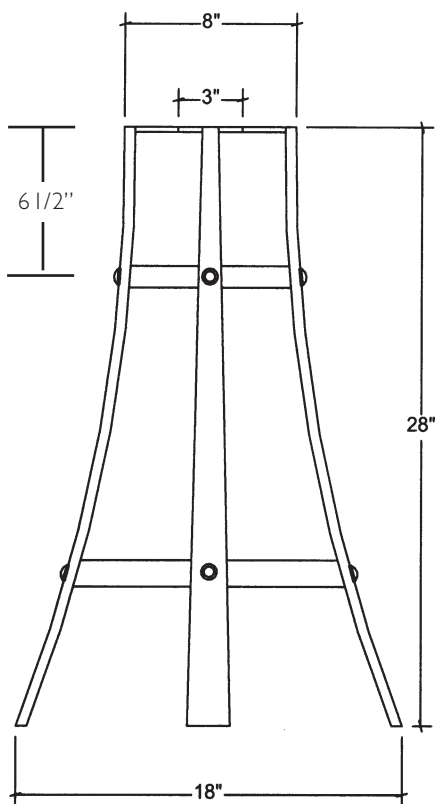

P102
CLASSIC IRON PEDESTAL

© 2003 STONE FOREST, INC.

FRONT VIEW

TOP VIEW

Hand forged iron with hot wax finish

Can be used with any Stone Forest vessel sink.

Approx 50 lbs