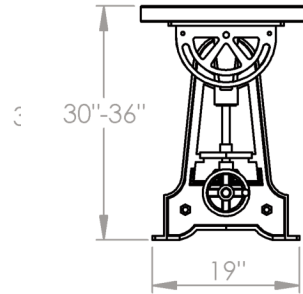

PI-INDCON INDUSTRIAL CONSOLE

©2015 STONE FOREST, INC.

TOP VIEW

FRONT VIEW

SIDE VIEW

- Cast Iron/Luna Bianca Marble
- Countertop can be drilled for most configurations of sinks and faucets. Some areas cannot be drilled due to the upper support bars of the console.
- Can be used with any Stone Forest vessel sink.
- Console can be adjusted between 30"-36"H and then disabled once installed.
- Approx 325 lbs