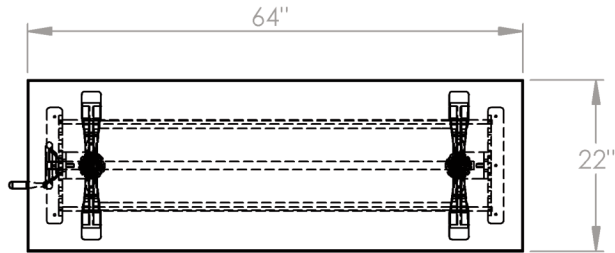

PI-INDCON INDUSTRIAL CONSOLE

©2015 STONE FOREST, INC.

TOP VIEW

FRONT VIEW

SIDE VIEW

- Cast Iron/Luna Bianca Marble
- Countertop can be drilled for most configurations of sinks and faucets. Some areas cannot be drilled due to the upper support bars of the console.
- Can be used with any Stone Forest vessel sink.
- Console can be adjusted between 30"-36"H and then disabled once installed.
- Approx 325 lbs