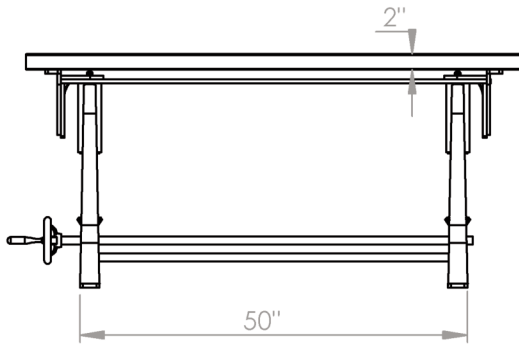

PI-INDCON INDUSTRIAL CONSOLE

©2015 STONE FOREST, INC.

TOP VIEW

FRONT VIEW

SIDE VIEW

- Cast Iron/Luna Bianca Marble
- Countertop can be drilled for most configurations of sinks and faucets. Some areas cannot be drilled due to the upper support bars of the console.
- Can be used with any Stone Forest vessel sink.
- Console can be adjusted between 30"-36"H and then disabled once installed.
- Approx 325 lbs