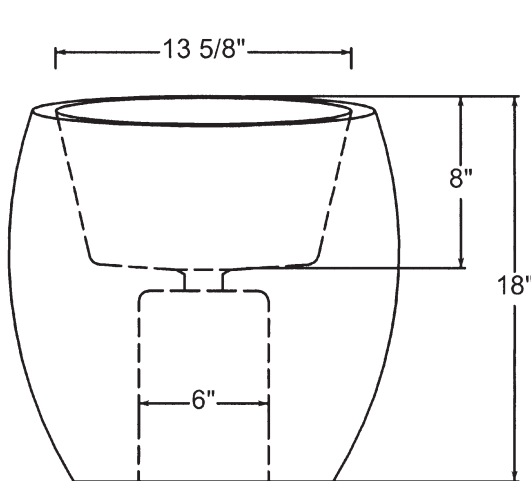

CN-01 TAMBURO VESSEL

© 2010 STONE FOREST, INC.

TOP VIEW

- Available in:
Siena Silver Grey (SSG)
- Approx thickness at drain is 1". Must use a drain with a maximum of 3" threading, like the 9054SF or 9058 from Stone Forest
- Do not use bottle traps. Traditional "P" Traps allow for an easier installation and future maintenance
- Do not use pop-up drains
- Drain rough-in needs to be 6" above the finished surface that the Tamburo Vessel will sit on
- Approx 175 lbs

FRONT VIEW

SIDE VIEW