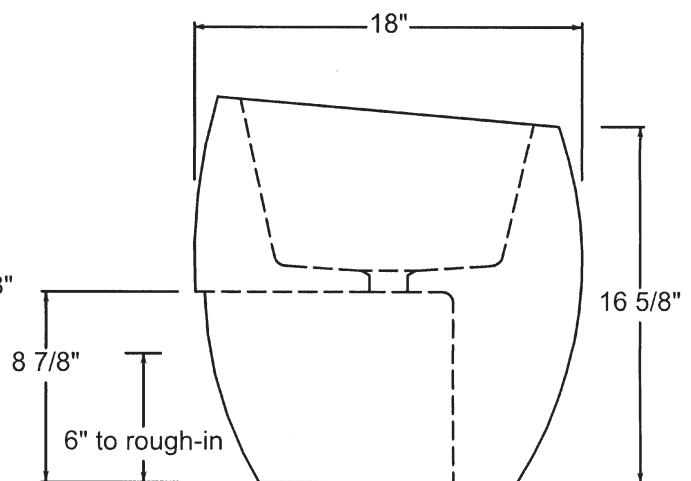

CN-01 TAMBURO VESSEL

© 2010 STONE FOREST, INC.

TOP VIEW

- Available in:
Siena Silver Grey (SSG)
- Approx thickness at drain is 1". Must use a drain with a maximum of 3" threading, like the 9054SF or 9058 from Stone Forest
- Do not use bottle traps. Traditional "P" Traps allow for an easier installation and future maintenance
- Do not use pop-up drains
- Drain rough-in needs to be 6" above the finished surface that the Tamburo Vessel will sit on
- Approx 175 lbs

FRONT VIEW

SIDE VIEW