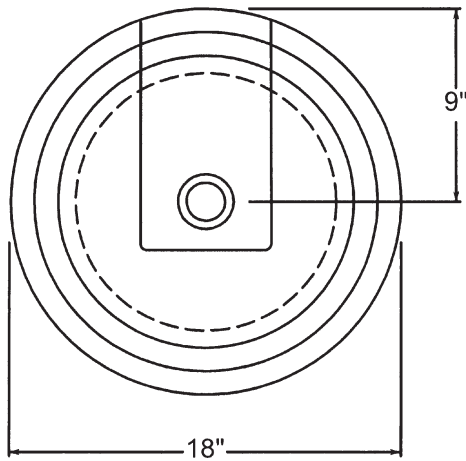

CN-01 TAMBURO VESSEL

© 2010 STONE FOREST, INC.

TOP VIEW

- Available in:
Siena Silver Grey (SSG)
- Approx thickness at drain is 1". Must use a drain with a maximum of 3" threading, like the 9054SF or 9058 from Stone Forest
- Do not use bottle traps. Traditional "P" Traps allow for an easier installation and future maintenance
- Do not use pop-up drains
- Drain rough-in needs to be 6" above the finished surface that the Tamburo Vessel will sit on
- Approx 175 lbs

FRONT VIEW

SIDE VIEW