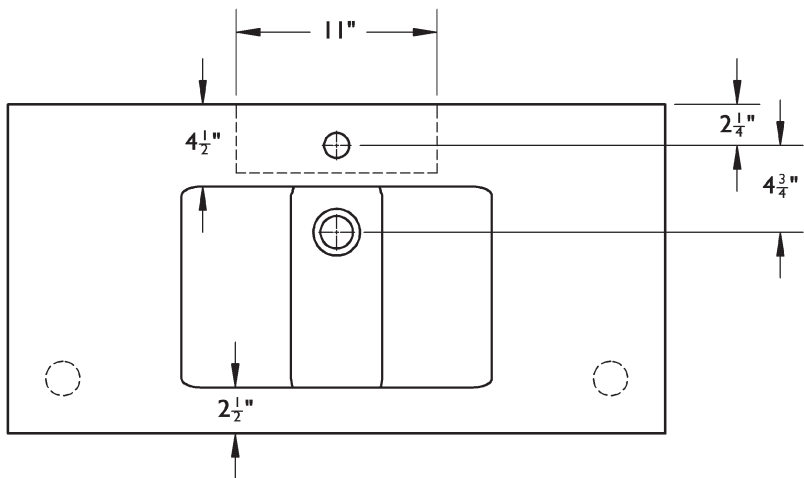

C98-36 CORTINA CONSOLE

©2012 STONE FOREST, INC.

TOP VIEW

FRONT VIEW

SIDE VIEW

- Carved from a single block of stone.
- Available in:
Carrara Marble (CA), All Polished.
Honed Basalt (HB), All Honed.
- Approx thickness at drain is 1".
Required drain use 9054D Grid Drain.
Drains are 1.25" NPT.
This can be supplied by Stone Forest at
your request in select finishes.
- Do not use pop-up drain.
- Please specify quantity and location of any
faucet holes when ordering. See price page
P12 for drilling charges.
- Made to fit brass console legs, #LS2M-SF
- Approx 150lbs.