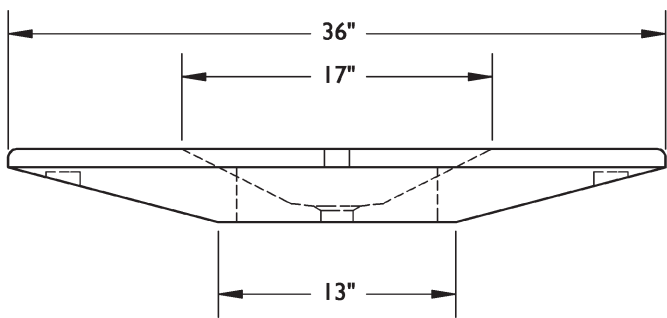

C98-36 CORTINA CONSOLE

©2012 STONE FOREST, INC.

TOP VIEW

FRONT VIEW

SIDE VIEW

- Carved from a single block of stone.
- Available in:
Carrara Marble (CA), All Polished.
Honed Basalt (HB), All Honed.
- Approx thickness at drain is 1".
Required drain use 9054D Grid Drain.
Drains are 1.25" NPT.
This can be supplied by Stone Forest at
your request in select finishes.
- Do not use pop-up drain.
- Please specify quantity and location of any
faucet holes when ordering. See price page
P12 for drilling charges.
- Made to fit brass console legs, #LS2M-SF
- Approx 150lbs.