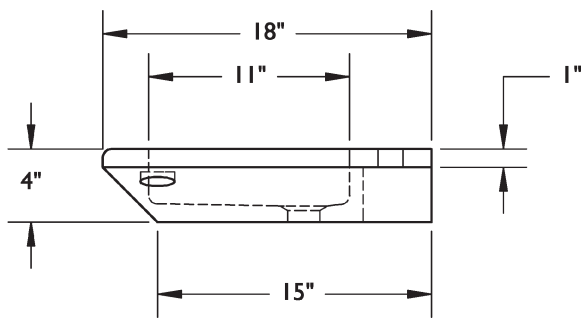

C98-36 CORTINA CONSOLE

©2012 STONE FOREST, INC.

TOP VIEW

FRONT VIEW

SIDE VIEW

- Carved from a single block of stone.
- Available in:
Carrara Marble (CA), All Polished.
Honed Basalt (HB), All Honed.
- Approx thickness at drain is 1".
Required drain use 9054D Grid Drain.
Drains are 1.25" NPT.
This can be supplied by Stone Forest at
your request in select finishes.
- Do not use pop-up drain.
- Please specify quantity and location of any
faucet holes when ordering. See price page
P12 for drilling charges.
- Made to fit brass console legs, #LS2M-SF
- Approx 150lbs.