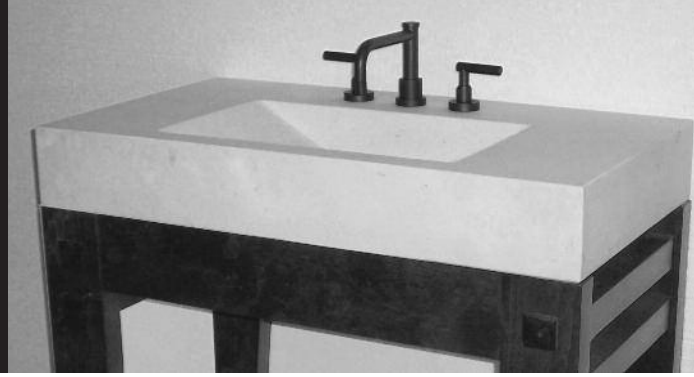

C80
LOSA VANITY SINK

©2011 STONE FOREST, INC.

TOP VIEW

FRONT VIEW

SIDE VIEW

- Carved from a single block of stone
- Available in:
Limestone (LI)
- Approx thickness at drain is 1-1/2".
Required drain use 9054D Grid Drain.
This can be supplied by Stone Forest at
your request in select finishes
- Please specify quantity and location of any
faucet holes when ordering.
- Do not use pop-up drain
- Approx 310lbs