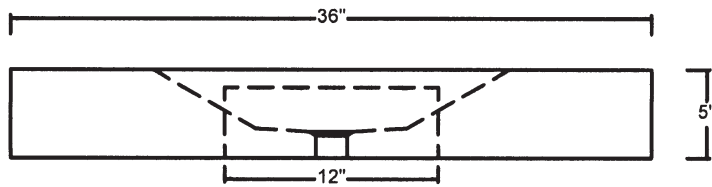

C80
LOSA VANITY SINK

©2011 STONE FOREST, INC.

TOP VIEW

FRONT VIEW

SIDE VIEW

- Carved from a single block of stone
- Available in:
Limestone (LI)
- Approx thickness at drain is 1-1/2".
Required drain use 9054D Grid Drain.
This can be supplied by Stone Forest at
your request in select finishes
- Please specify quantity and location of any
faucet holes when ordering.
- Do not use pop-up drain
- Approx 310lbs