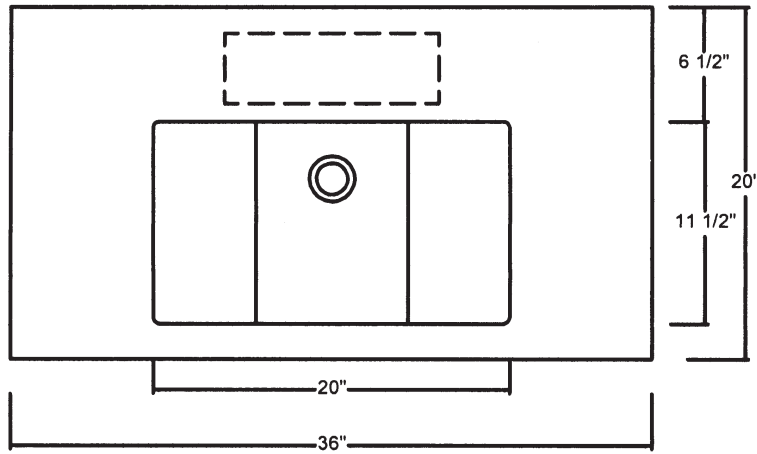

C80
LOSA VANITY SINK

©2011 STONE FOREST, INC.

TOP VIEW

FRONT VIEW

SIDE VIEW

- Carved from a single block of stone
- Available in:
Limestone (LI)
- Approx thickness at drain is 1-1/2".
Required drain use 9054D Grid Drain.
This can be supplied by Stone Forest at
your request in select finishes
- Please specify quantity and location of any
faucet holes when ordering.
- Do not use pop-up drain
- Approx 310lbs