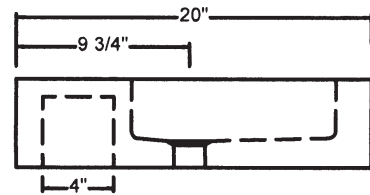

C80
LOSA VANITY SINK

©2011 STONE FOREST, INC.

TOP VIEW

FRONT VIEW

SIDE VIEW

- Carved from a single block of stone
- Available in:
Limestone (LI)
- Approx thickness at drain is 1-1/2".
Required drain use 9054D Grid Drain.
This can be supplied by Stone Forest at
your request in select finishes
- Please specify quantity and location of any
faucet holes when ordering.
- Do not use pop-up drain
- Approx 310lbs