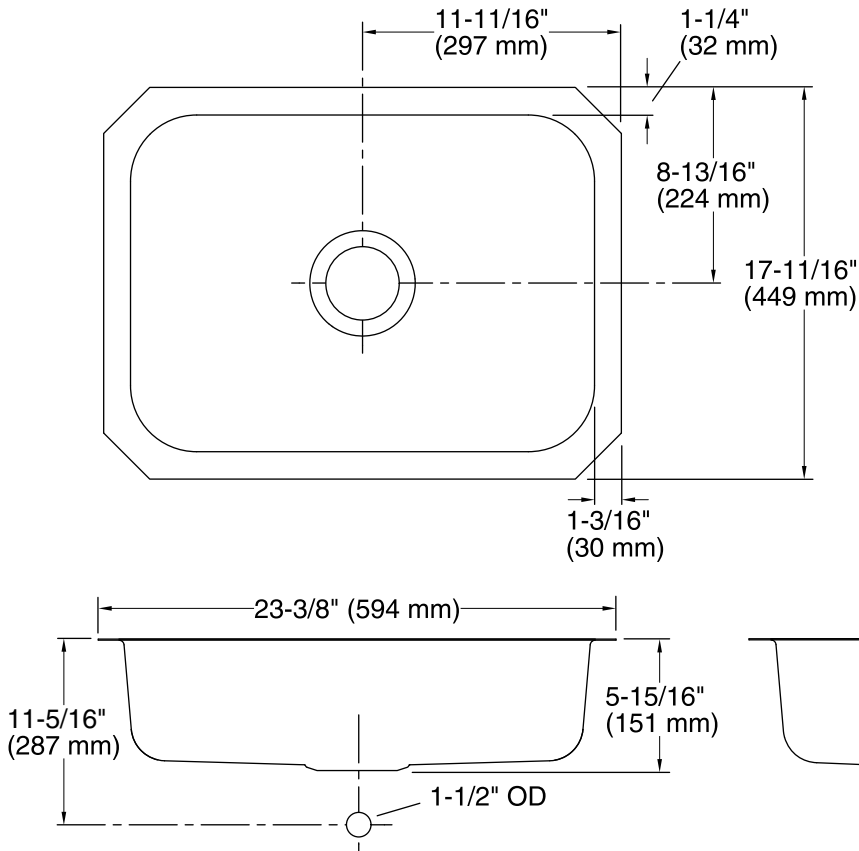

#### Features

- Under-mount rimless design.
- Single bowl.
- SilentShield® sound-absorption technology offers quieter performance.
- Wide under-mount lip.
- 23-3/8" (594 mm) x 17-11/16" (449 mm) x 5-15/16" (151 mm)
- Sink is available in single or multi-packs.
- 24738 = Single pack
- J24738 = 3 per pack
- T24738 = 20 per pack
- F24738 = 40 per pack

#### STERLING® Warranty - Stainless Steel Sinks

See website for detailed warranty information.

**Technical Information**

All product dimensions are nominal.

- Bowl configuration: Single
- Installation: Under-mount
- Bowl area (Only): Length: 21" (533 mm)  
Width: 15-1/4" (387 mm)  
Bowl depth: 5-5/8" (143 mm)  
Water depth: 5-5/8" (143 mm)
- Drain hole: 3-3/4" (95 mm)
- Template: 1315840-7, required, included