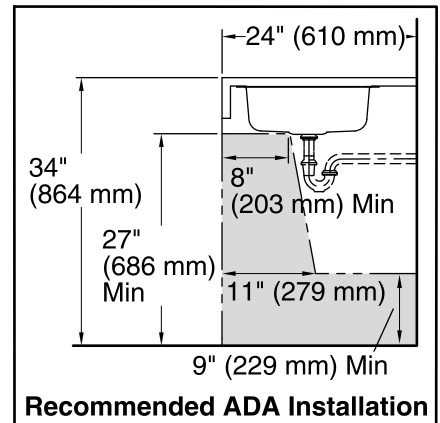

#### STERLING® Warranty - Stainless Steel Sinks

See website for detailed warranty information.

**Technical Information**

All product dimensions are nominal.

- Bowl configuration: Single
- Installation: Under-mount
- Bowl area (Only): Length: 21" (533 mm)  
Width: 15-1/4" (387 mm)  
Bowl depth: 5-5/8" (143 mm)  
Water depth: 5-5/8" (143 mm)
- Drain hole: 3-3/4" (95 mm)
- Template: 1315840-7, required, included