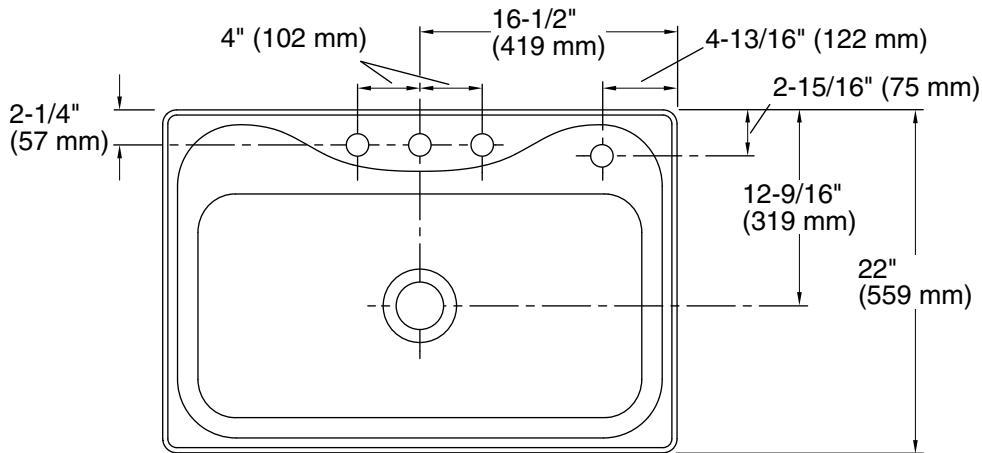

## Features

- Four faucet holes.
- 8" (203 mm) depth.
- 3-5/8" (92 mm) drain opening.
- Stainless steel with luster bowl finish and a satin deck finish.

For the most current Specification Sheet, go to [www.sterlingplumbing.com](http://www.sterlingplumbing.com).

5-30-2021 00:28 - US//CA

**Technical Information**

All product dimensions are nominal.

- Installation: Top-mount
- Bowl area (Only): Length: 29-3/16" (742 mm)  
Width: 15-1/16" (383 mm)  
Bowl depth: 8" (203 mm)  
Water depth: 8" (203 mm)
- Number of deck holes: 4
- Faucet hole spacing: 4" (102 mm)
- Faucet hole(s): 1-7/16" (37 mm)
- Soap/Lotion hole: 1-7/16" (37 mm)
- Drain hole: 3-1/4" (83 mm)