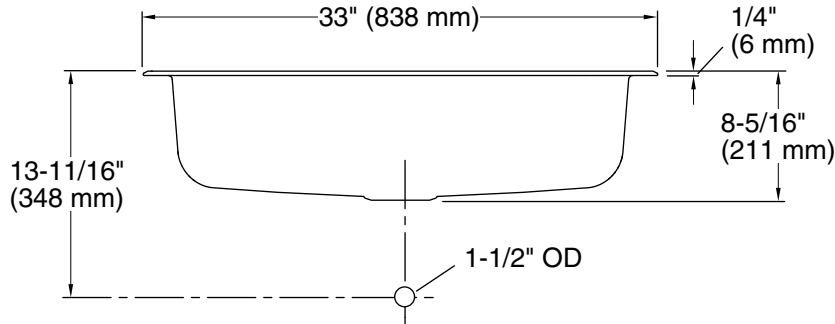

## Features

- Four faucet holes.
- 8" (203 mm) depth.
- 3-5/8" (92 mm) drain opening.
- Stainless steel with luster bowl finish and a satin deck finish.

For the most current Specification Sheet, go to [www.sterlingplumbing.com](http://www.sterlingplumbing.com).

5-30-2021 00:28 - US//CA

**Technical Information**

All product dimensions are nominal.

- Installation: Top-mount
- Bowl area (Only): Length: 29-3/16" (742 mm)  
Width: 15-1/16" (383 mm)  
Bowl depth: 8" (203 mm)  
Water depth: 8" (203 mm)
- Number of deck holes: 4
- Faucet hole spacing: 4" (102 mm)
- Faucet hole(s): 1-7/16" (37 mm)
- Soap/Lotion hole: 1-7/16" (37 mm)
- Drain hole: 3-1/4" (83 mm)