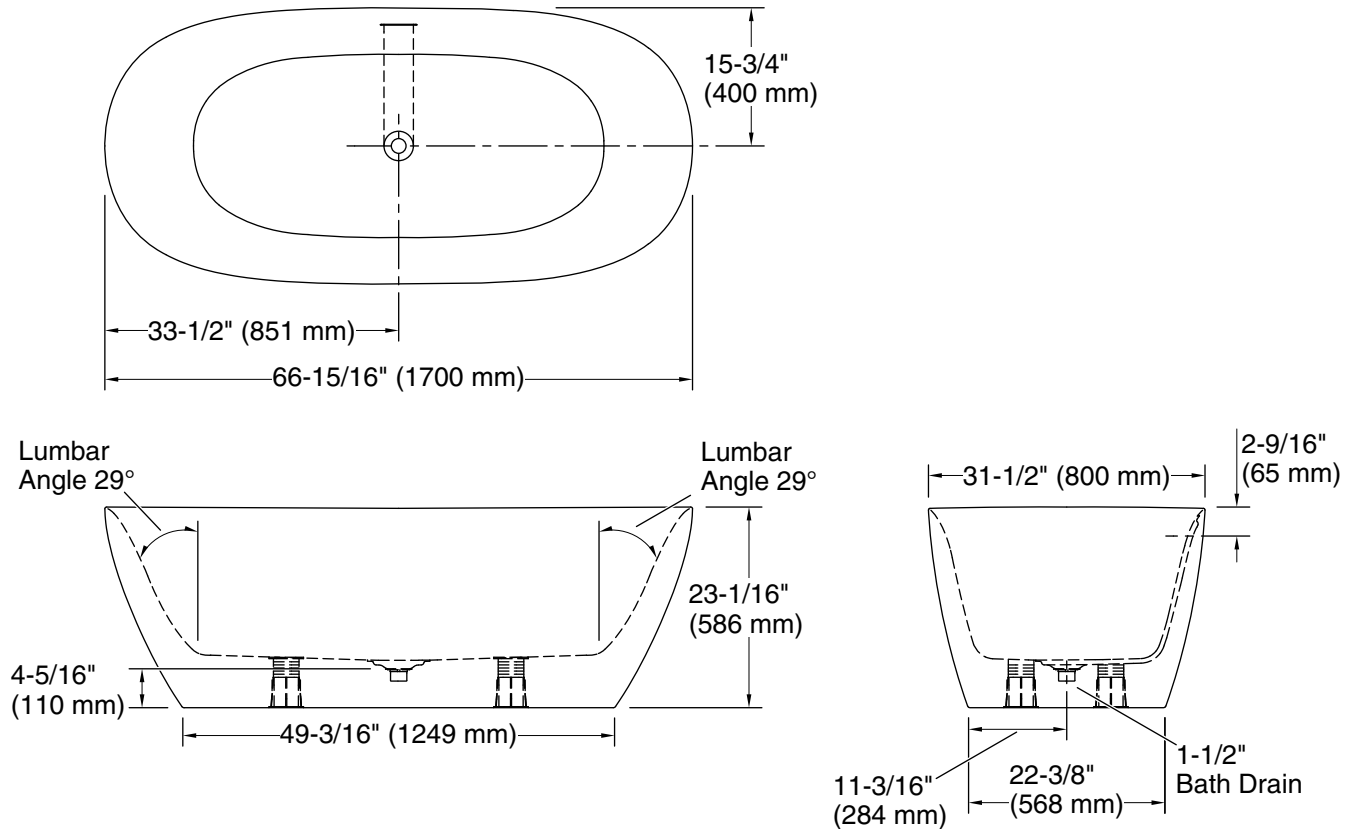

Unwind™

67" x 32" seamless oval freestanding bath
96130

Features

- Freestanding design creates a striking focal point in your bathing area.
- Oval basin creates a spacious bathing experience.
- Center toe-tap drain.
- Integral lumbar support on both ends.
- Built-in integral overflow.
- 4.5" drain-to-floor clearance for above-floor drain installation.

Color tiles intended for reference only.

Color	Code	Description
-------	------	-------------

	0	White
---	---	-------

Technical Information

All product dimensions are nominal.

Installation:	Freestanding
Drain location:	Center
Basin area, bottom:	43-11/16" x 16-5/8" (1110 mm x 422 mm)
Basin area, top:	66-3/8" x 30-13/16" (1687 mm x 783 mm)
Water depth:	14-1/2" (369 mm)
Water capacity:	69.29 gal (262.3 L)

Notes

Install this product according to the installation instructions.

Measure your actual product for roughing-in details.

The hot water supply should be 70% of the capacity of the bath or greater. Installations will vary.