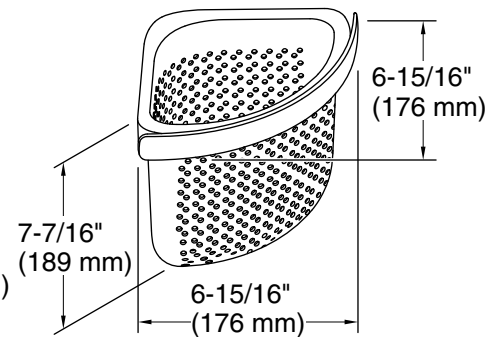

**Color Code Description**

■ 0 White

**Caddy (2 each)**

**Shelf Tray (2 each)**

**Hook (2 each)**

**Towel Bar (2 each)**

**Bin (2 each)**

**Basket (2 each)**

**Technical Information**

All product dimensions are nominal.  
Installation Type: Fixture-mount  
Material: Plastic

**Notes**

Install this product according to the installation instructions.