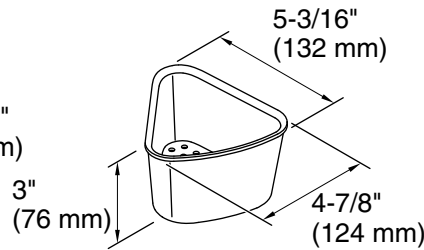

**Color Code Description**

■ 0 White

**Caddy (2 each)**

**Shelf Tray (2 each)**

**Hook (2 each)**

**Towel Bar (2 each)**

**Bin (2 each)**

**Basket (2 each)**

**Technical Information**

All product dimensions are nominal.  
Installation Type: Fixture-mount  
Material: Plastic

**Notes**

Install this product according to the installation instructions.