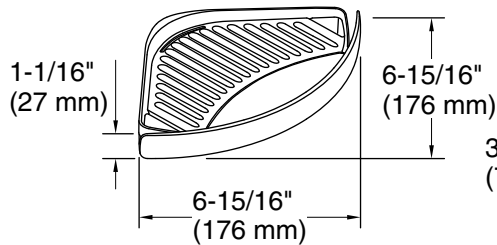

**Color Code Description**

■ 0 White

**Caddy (2 each)**

**Shelf Tray (2 each)**

**Hook (2 each)**

**Towel Bar (2 each)**

**Bin (2 each)**

**Basket (2 each)**

**Technical Information**

All product dimensions are nominal.  
Installation Type: Fixture-mount  
Material: Plastic

**Notes**

Install this product according to the installation instructions.