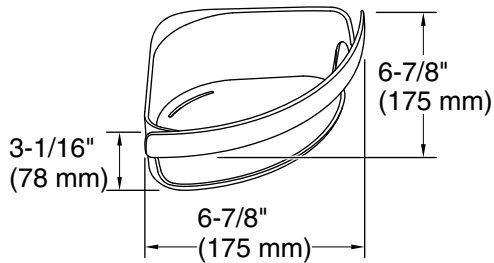

**Color Code Description**

■ 0 White

**Caddy (2 each)**

**Shelf Tray (2 each)**

**Hook (2 each)**

**Towel Bar (2 each)**

**Bin (2 each)**

**Basket (2 each)**

**Technical Information**

All product dimensions are nominal.  
Installation Type: Fixture-mount  
Material: Plastic

**Notes**

Install this product according to the installation instructions.