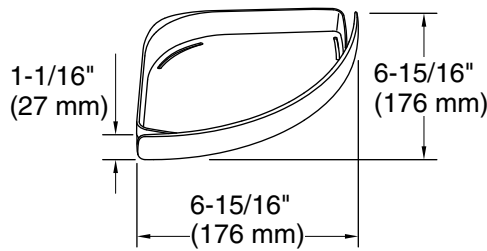

**Color Code Description**

■ 0 White

**Caddy (2 each)**

**Shelf Tray (2 each)**

**Hook (2 each)**

**Towel Bar (2 each)**

**Bin (2 each)**

**Basket (2 each)**

**Technical Information**

All product dimensions are nominal.  
Installation Type: Fixture-mount  
Material: Plastic

**Notes**

Install this product according to the installation instructions.