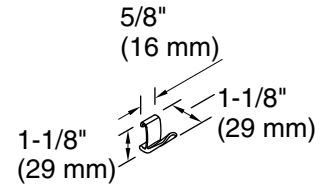

**Color Code Description**

■ 0 White

**Caddy (2 each)**

**Shelf Tray (2 each)**

**Hook (2 each)**

**Towel Bar (2 each)**

**Bin (2 each)**

**Basket (2 each)**

**Technical Information**

All product dimensions are nominal.  
Installation Type: Fixture-mount  
Material: Plastic

**Notes**

Install this product according to the installation instructions.