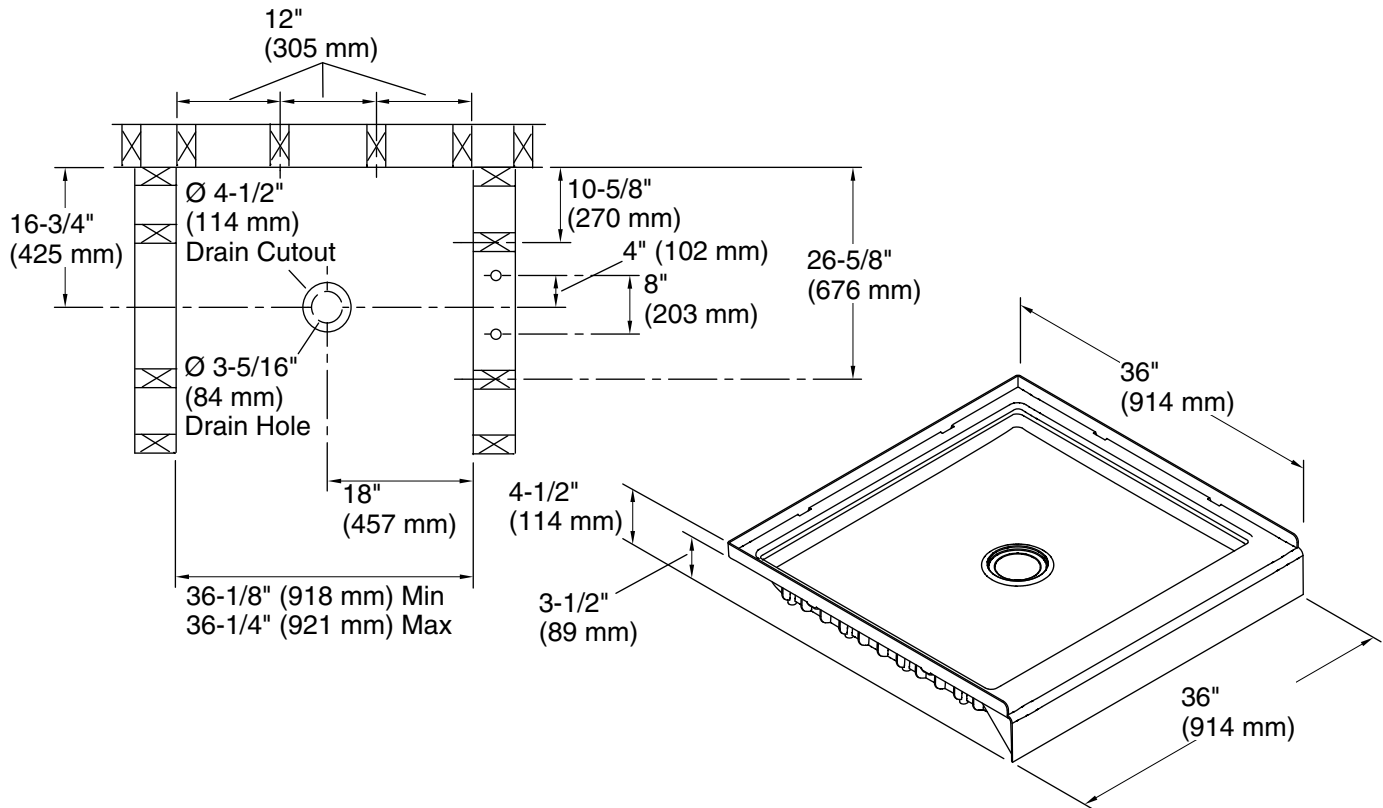

Ensemble™

36" x 36" shower base
72161100

Features

- 3½" threshold.
- High-gloss finish with molded-in textured floor.
- Center drain.
- Suitable for tile-down applications.

Material

- Made from solid Vikrell® material for strength, durability, and lasting beauty.

For the most current Specification Sheet, go to www.sterlingplumbing.com.

5-29-2021 21:33 - US/CA

Technical Information

All product dimensions are nominal.

- Installation: Three-wall alcove
- Drain location: Center
- Basin area, bottom: 27-13/16" x 30-5/16" (706 mm x 770 mm)
- Weight: 25 lbs (11.3 kg)