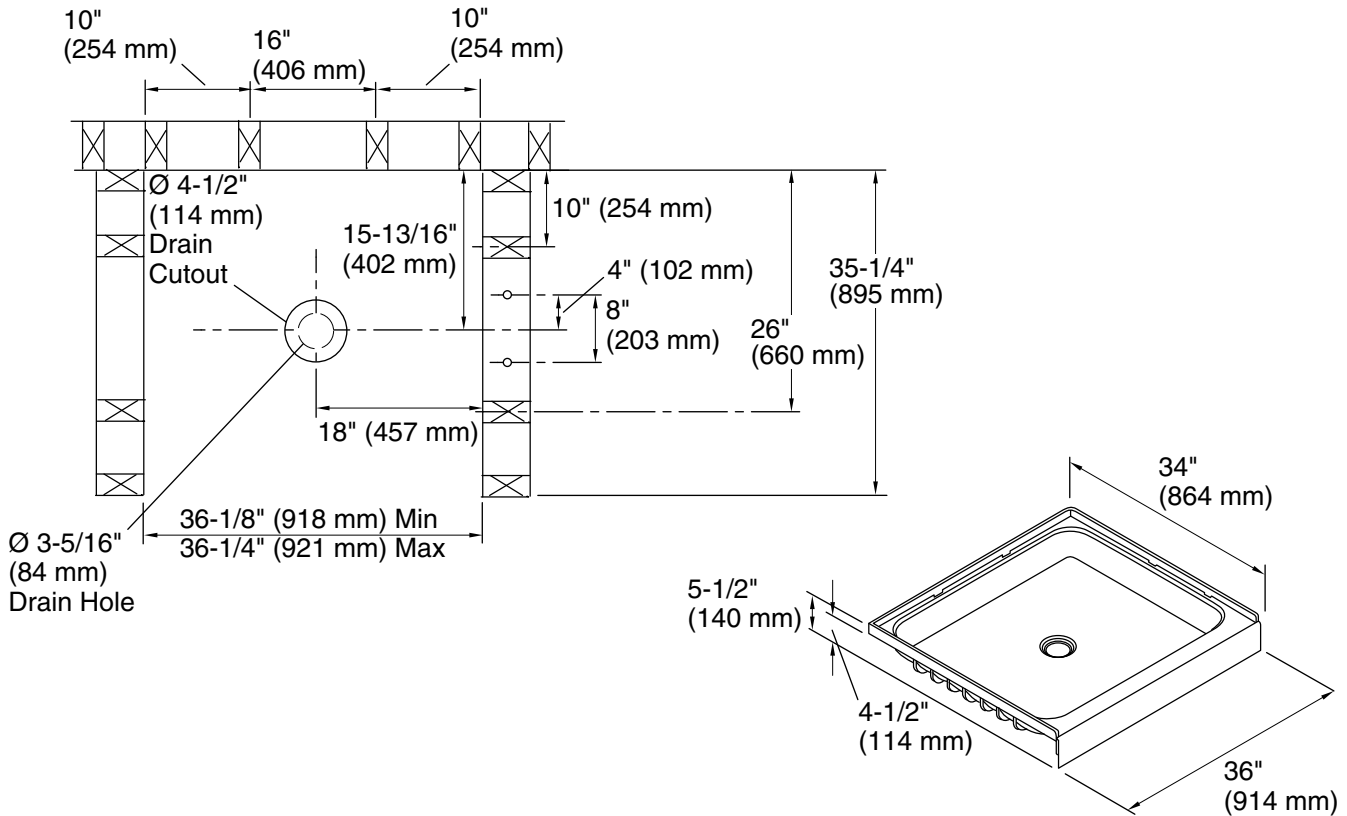

Ensemble™

36-1/4" x 34" shower base
72101100

Features

- 4-1/2" (114 mm) threshold.
- Durable high-gloss finish with molded-in textured floor.
- Center drain.
- Suitable for tile-down applications.
- Compatible with Ensemble™ tile complete wall set and Ensemble™ curve complete wall set (Series 7210 and 7220)

5-29-2021 21:32 - US/CA

Technical Information

All product dimensions are nominal.

Installation: Three-wall alcove

Drain location: Center

Notes

Install this product according to the installation instructions.