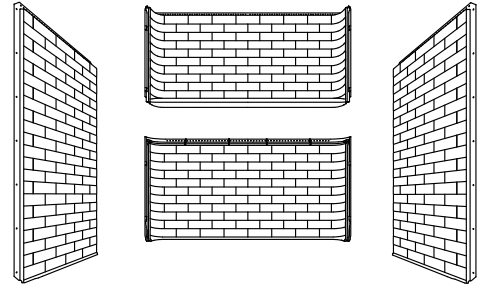

Traverse®

60" x 32" bath wall set
71524100

Features

- Tongue-and-groove modular design allows for easy installation during any phase of construction.
- Modern subway tile design.
- Full-length shelf provides generous storage.
- Easy-to-clean, durable high-gloss finish.

Material

- Compression molded from our exclusive solid Vikrell® material.

Installation

- Pro4™ installation system features a two-piece back wall design, enabling one-person handling and installation.
- Alcove.
- Caulk-free installation.

Recommended Products/Accessories

- 71121110 60-1/4" x 32" bath
- 71121120 60" x 32" bath with right-hand drain
- 71121112 60" x 32" AFD bath
- 71121122 60" x 32" AFD bath
- K-23733 Vikrell® cleaner

Codes/Standards

- CSA B45.5/IAPMO Z124
- ASTM E162
- ASTM E662

STERLING® Vikrell® or Acrylic Baths and Shower Bases Ten-Year Limited Warranty

See website for detailed warranty information.

Available Colors/Finishes

Color tiles intended for reference only.

Color	Code	Description
	0	White
	96	KOHLER Biscuit

1-800-STERLING (1-800-783-7546)

Kohler Co. reserves the right to make revisions without notice to product specifications.

For the most current Specification Sheet, go to www.sterlingplumbing.com.

5-29-2021 21:28 - US/CA