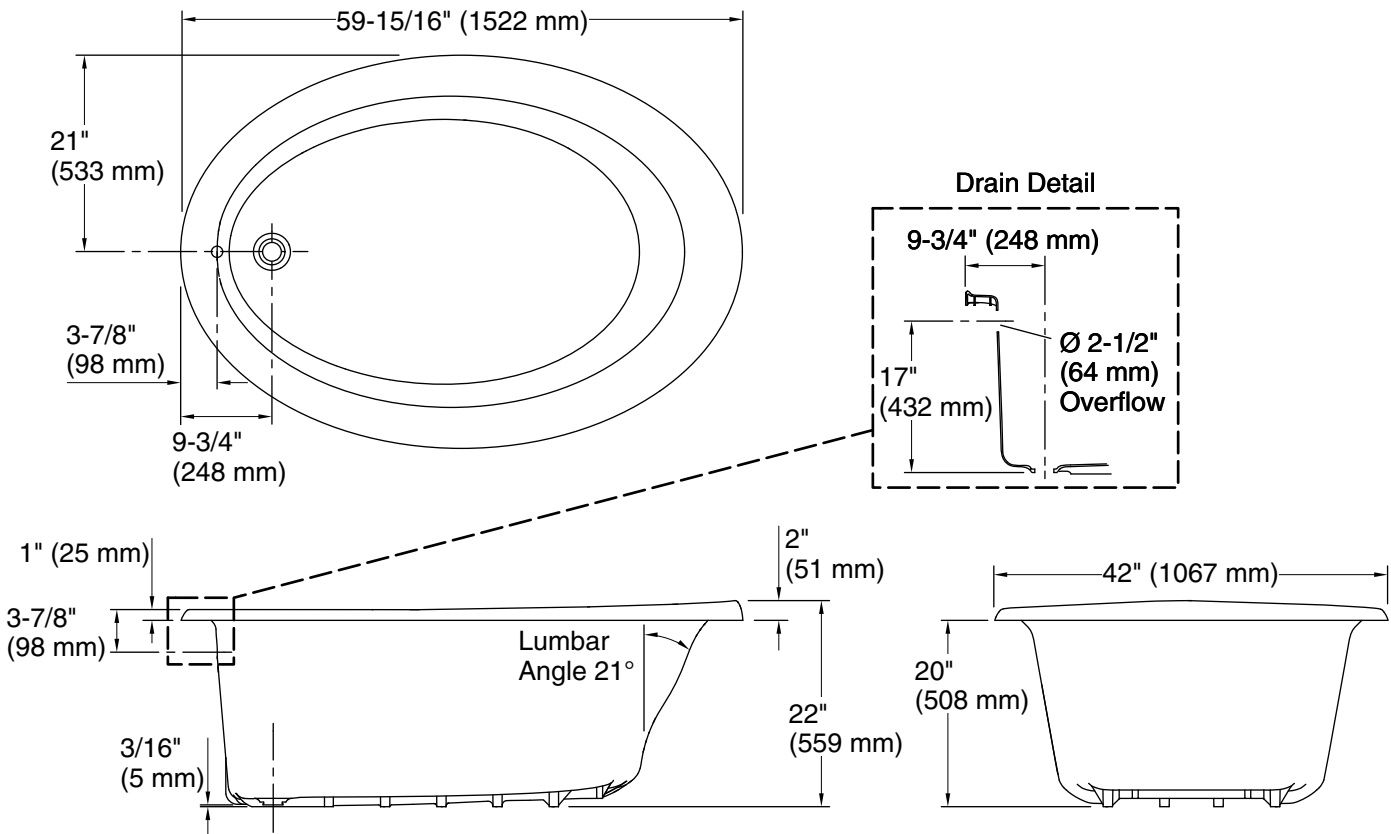

### Features

- 20" bath depth.
- Durable high-gloss finish.
- Reversible drain can be installed as left- or right-hand drain.

For the most current Specification Sheet, go to [www.sterlingplumbing.com](http://www.sterlingplumbing.com).

5-29-2021 21:25 - US/CA

**Technical Information**

All product dimensions are nominal.

Installation:	Drop-in
Drain location:	End
Basin area, bottom:	38-5/8" x 24-1/2" (980 mm x 622 mm)
Basin area, top:	58-1/16" x 39-9/16" (1475 mm x 1005 mm)
Water depth:	15" (381 mm)
Water capacity:	68 gal (257.4 L)