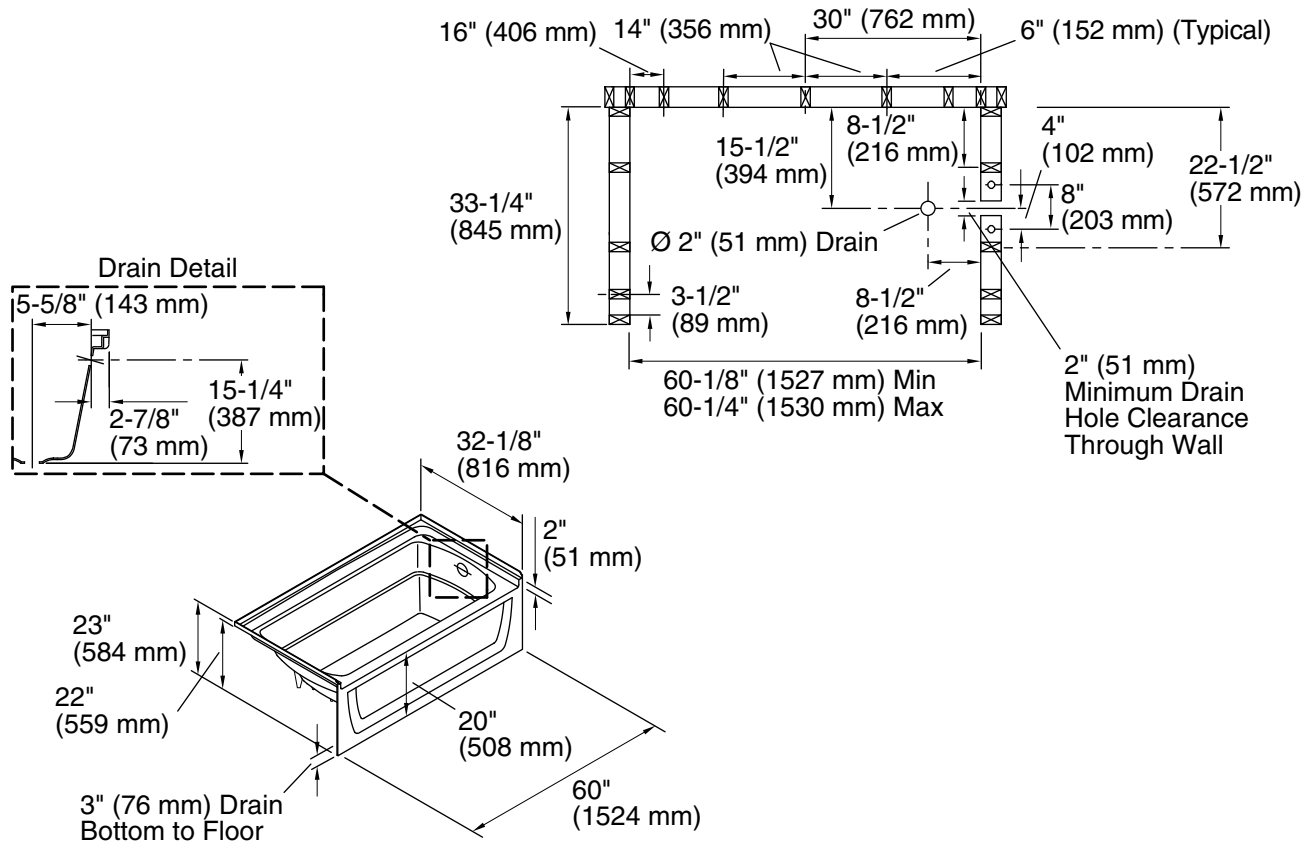

## Features

- 20" apron.
- Compatible with tile.
- 3" drain-to-floor clearance for above-floor drain installation.

For the most current Specification Sheet, go to [www.sterlingplumbing.com](http://www.sterlingplumbing.com).

5-6-2020 10:15 - US

**Technical Information**

All product dimensions are nominal.

- Installation: Three-wall alcove
- Drain location: Right
- Basin area, bottom: 42" x 20" (1067 mm x 508 mm)
- Basin area, top: 54" x 26" (1372 mm x 660 mm)
- Water depth: 13" (330 mm)
- Water capacity: 51 gal (193.1 L)
- Minimum flat for door: 3" (76 mm)
- Maximum door width: 57-11/16" (1465 mm)