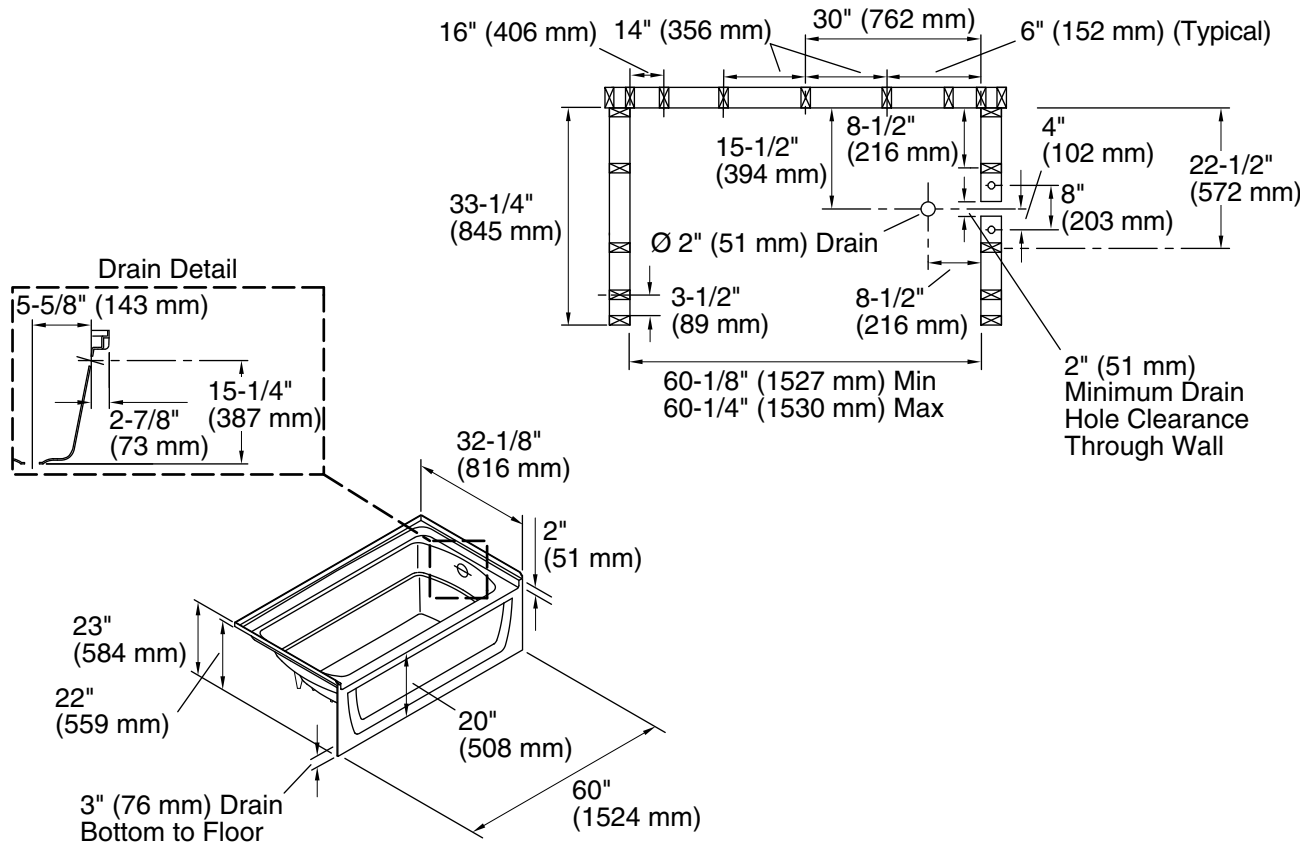

Ensemble™

60" x 32" AFD bath
71121122

Features

- 20" apron.
- Compatible with tile.
- 3" (76 mm) drain-to-floor clearance for above-floor drain installation.

Material

- Made from solid Vikrell® material for strength, durability, and lasting beauty.

5-29-2021 07:29 - US/CA

Technical Information

All product dimensions are nominal.

Installation:	Three-wall alcove
Drain location:	Right
Basin area, bottom:	42" x 20" (1067 mm x 508 mm)
Basin area, top:	54" x 26" (1372 mm x 660 mm)
Water depth:	13" (330 mm)
Water capacity:	51 gal (193.1 L)
Minimum flat for door:	3" (76 mm)
Maximum door width:	57-11/16" (1465 mm)