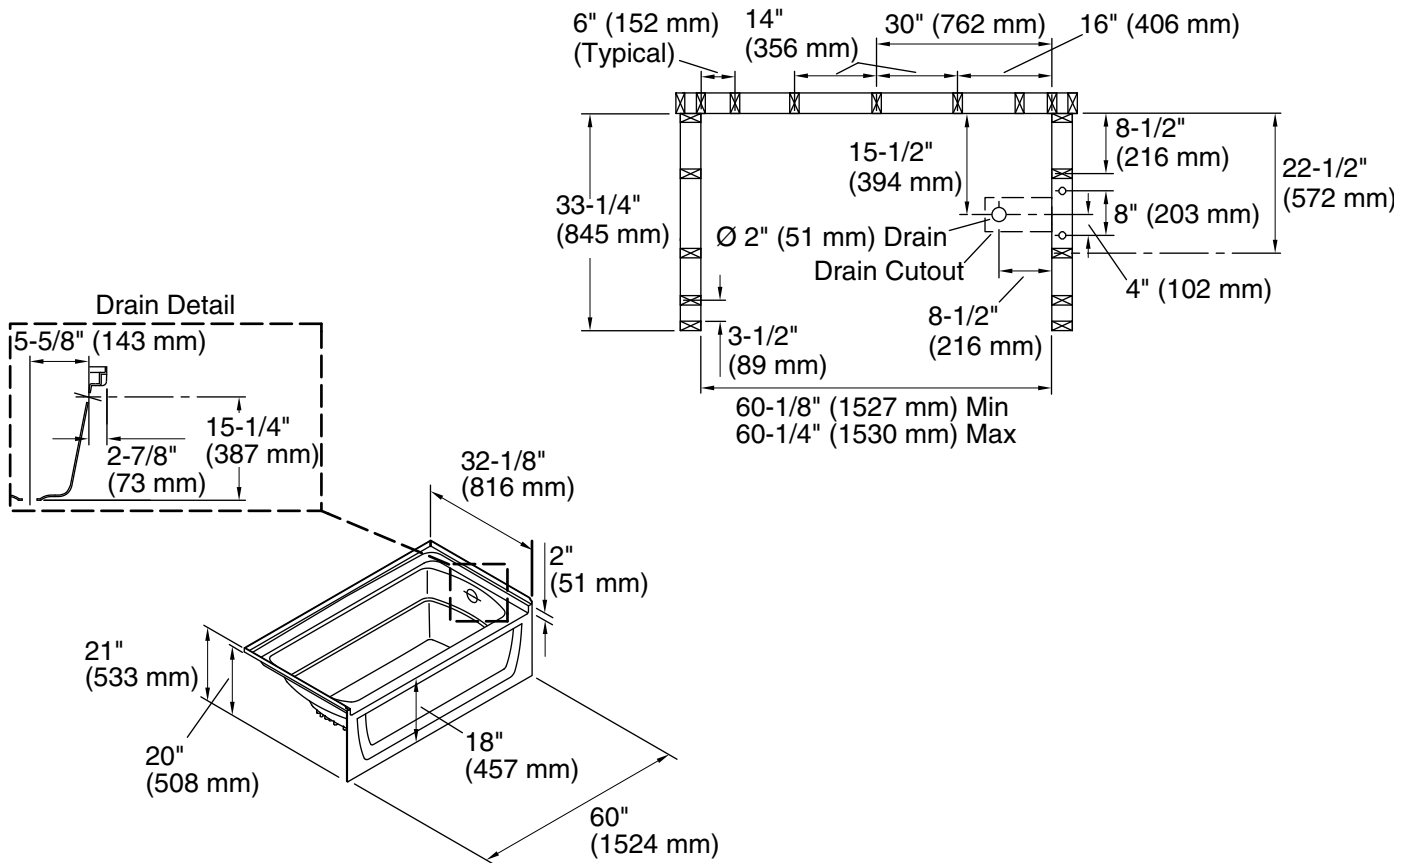

Ensemble™

60" x 32" bath with right-hand drain
71121120

Features

- Extra-deep bathing well for added comfort.
- 18" (457 mm) bath depth (floor to top of threshold).
- Durable high-gloss finish provides a smooth, shiny surface that is easy to clean.
- Integral apron for quick installation.
- 2" wainscot allows tile-down installation above bath deck.
- 60" (1524 mm) x 32" (813 mm) x 20" (508 mm) complete unit finished dimensions.

5-29-2021 07:29 - US/CA

Technical Information

All product dimensions are nominal.

Installation:	Three-wall alcove
Drain location:	Right
Basin area, bottom:	42" x 20" (1067 mm x 508 mm)
Basin area, top:	54" x 26" (1372 mm x 660 mm)
Water depth:	13-3/4" (349 mm)
Water capacity:	55 gal (208.2 L)
Minimum flat for door:	3" (76 mm)
Maximum door width:	57-11/16" (1465 mm)