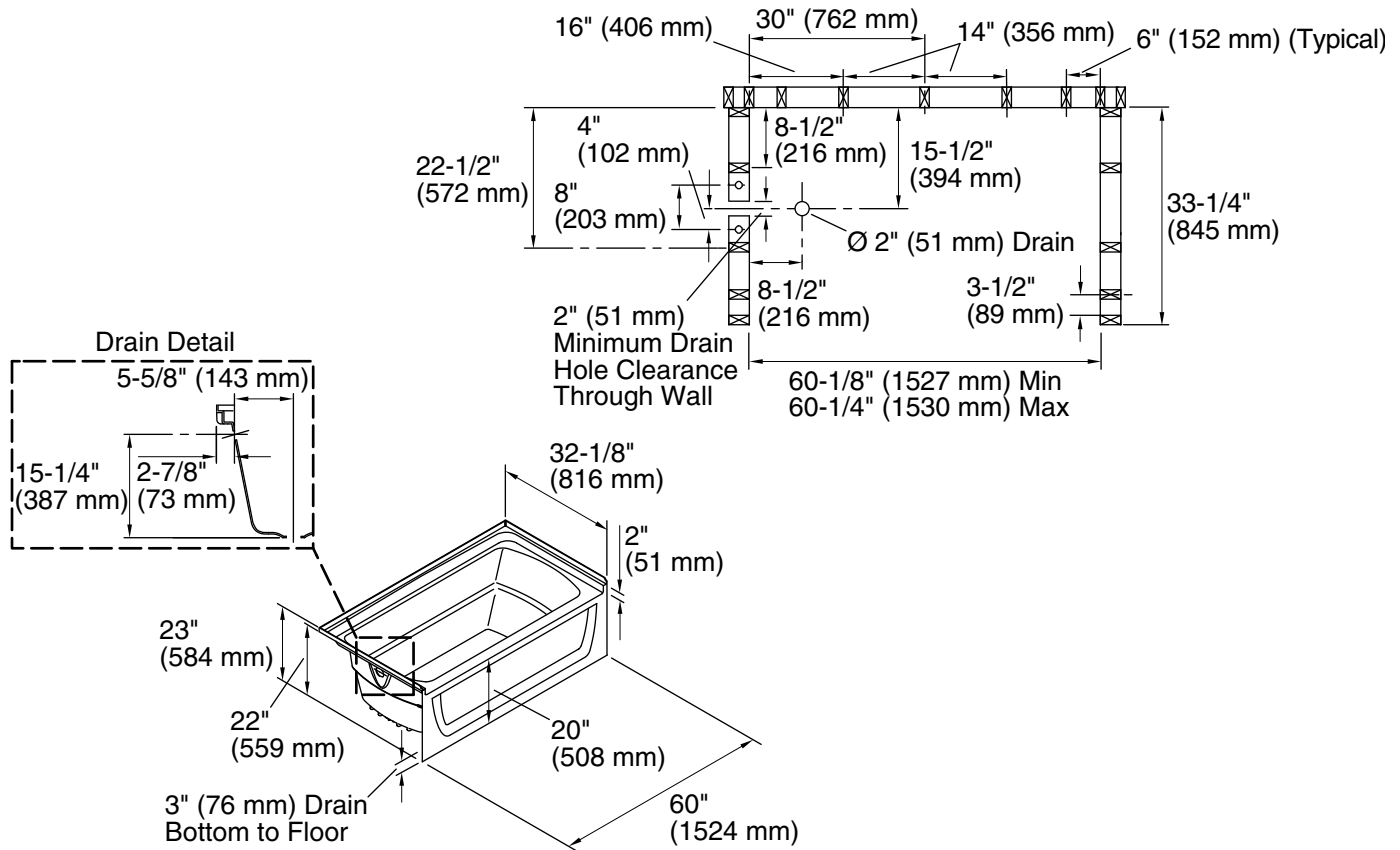

Ensemble™

60" x 32" AFD bath
71121112

Features

- 20" apron.
- Compatible with tile.
- 3" (76 mm) drain-to-floor clearance for above-floor drain installation.

Material

- Made from solid Vikrell® material for strength, durability, and lasting beauty.

For the most current Specification Sheet, go to www.sterlingplumbing.com.

5-29-2021 07:29 - US/CA

Technical Information

All product dimensions are nominal.

Installation:	Three-wall alcove
Drain location:	Left
Basin area, bottom:	42" x 20" (1067 mm x 508 mm)
Basin area, top:	54" x 26" (1372 mm x 660 mm)
Water depth:	13" (330 mm)
Water capacity:	51 gal (193.1 L)
Minimum flat for door:	3" (76 mm)
Maximum door width:	57-11/16" (1465 mm)