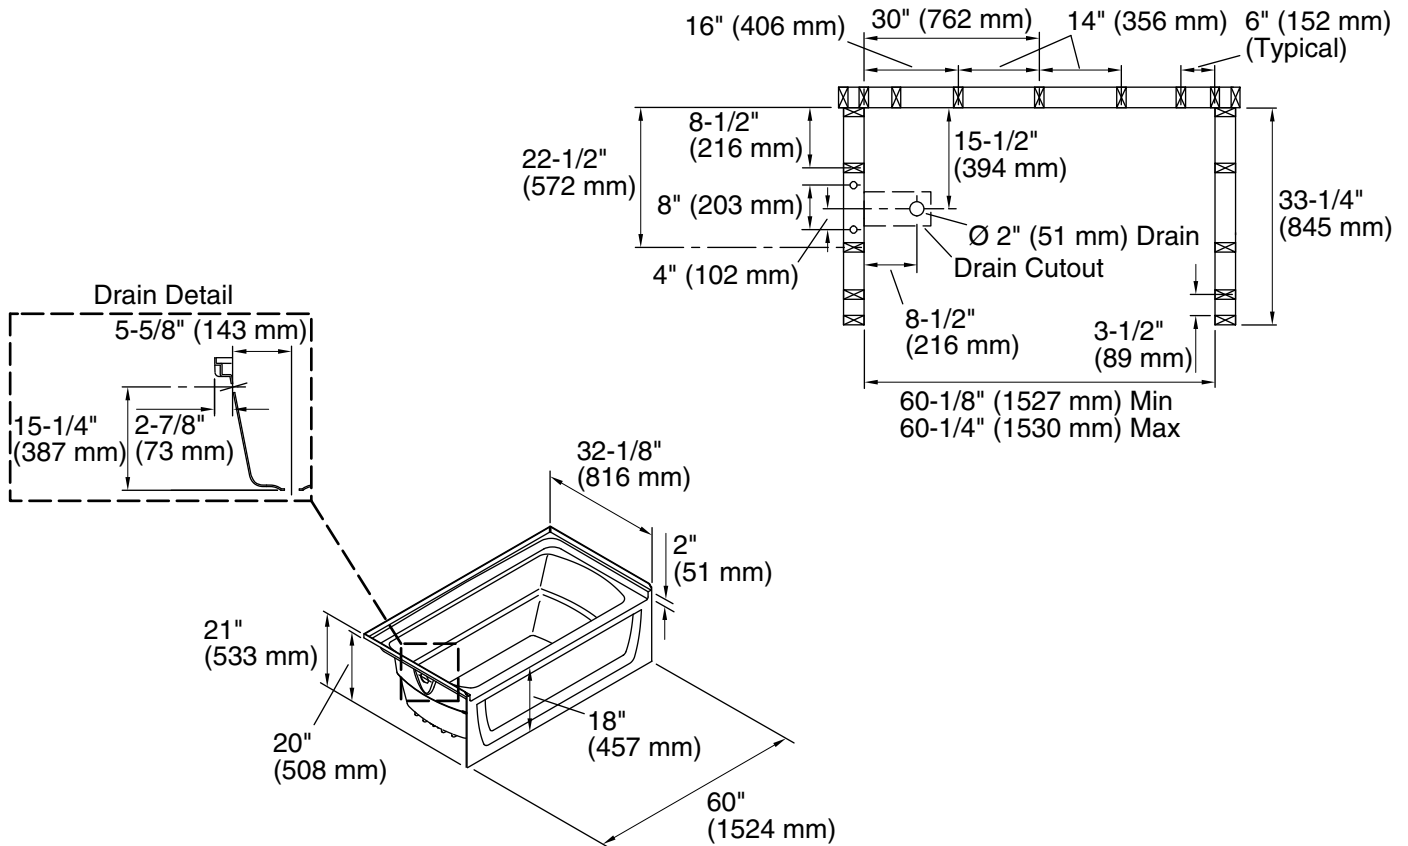

Ensemble™

60-1/4" x 32" bath
71121110

Features

- Extra-deep bathing well for added comfort.
- 18" apron.
- Durable high-gloss finish provides a smooth, shiny surface that is easy to clean.
- Gently sloping bath with integral apron.
- 2" wainscot allows tile-down installation above bath deck.

5-29-2021 21:13 - US/CA

Technical Information

All product dimensions are nominal.

Installation:	Three-wall alcove
Drain location:	Left
Basin area, bottom:	42" x 20" (1067 mm x 508 mm)
Basin area, top:	54" x 26" (1372 mm x 660 mm)
Water depth:	13-3/4" (349 mm)
Water capacity:	55 gal (208.2 L)
Minimum flat for door:	3" (76 mm)
Maximum door width:	57-11/16" (1465 mm)