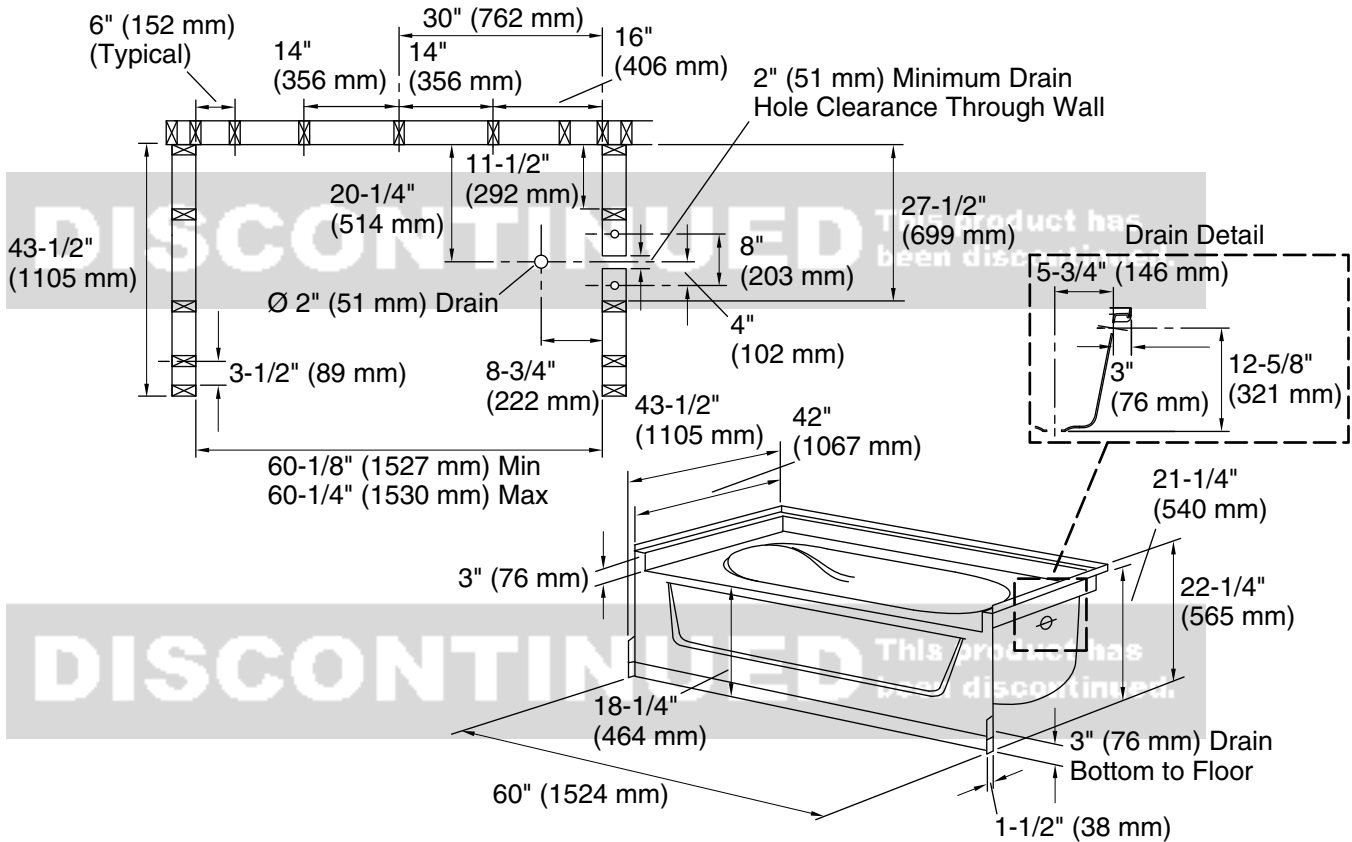

Ensemble™

60" x 42" bath w/ access panel
71111129

Features

- 18-1/4 apron.
- Suitable for tile-down applications.
- Compatible with Ensemble wall set (71114100)
- 3" (76 mm) drain-to-floor clearance for above-floor drain installation.
- Removable access panel.

For the most current Specification Sheet, go to www.sterlingplumbing.com.

5-29-2021 07:29 - US

Technical Information

All product dimensions are nominal.

- Installation: Three-wall alcove
- Drain location: Right
- Basin area, bottom: 40" x 27" (1016 mm x 686 mm)
- Basin area, top: 52" x 35" (1321 mm x 889 mm)
- Water depth: 11" (279 mm)
- Water capacity: 55 gal (208.2 L)
- Minimum flat for door: 3-1/4" (83 mm)
- Maximum door width: 58-1/2" (1486 mm)