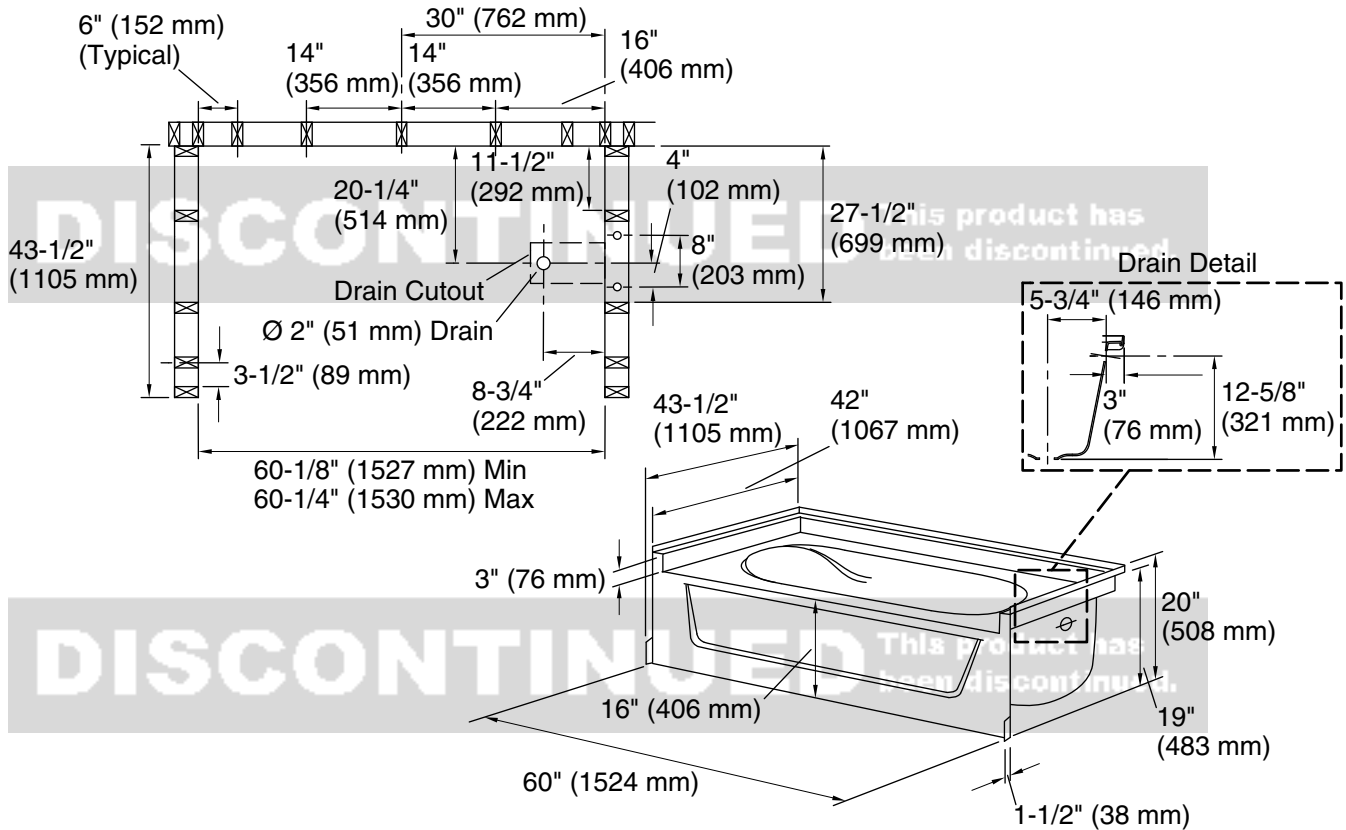

Ensemble™
60" x 42" bath w/ access panel
71111127

Features

- 16" apron.
- Suitable for tile-down applications.
- Compatible with Ensemble wall set (71114100)
- Built-in armrests and contoured back.
- Removable access panel.

For the most current Specification Sheet, go to www.sterlingplumbing.com.

5-29-2021 07:29 - US

Technical Information

All product dimensions are nominal.

Installation:	Three-wall alcove
Drain location:	Right
Basin area, bottom:	40" x 27" (1016 mm x 686 mm)
Basin area, top:	52" x 35" (1321 mm x 889 mm)
Water depth:	11" (279 mm)
Water capacity:	55 gal (208.2 L)
Minimum flat for door:	3-1/4" (83 mm)
Maximum door width:	58-1/2" (1486 mm)