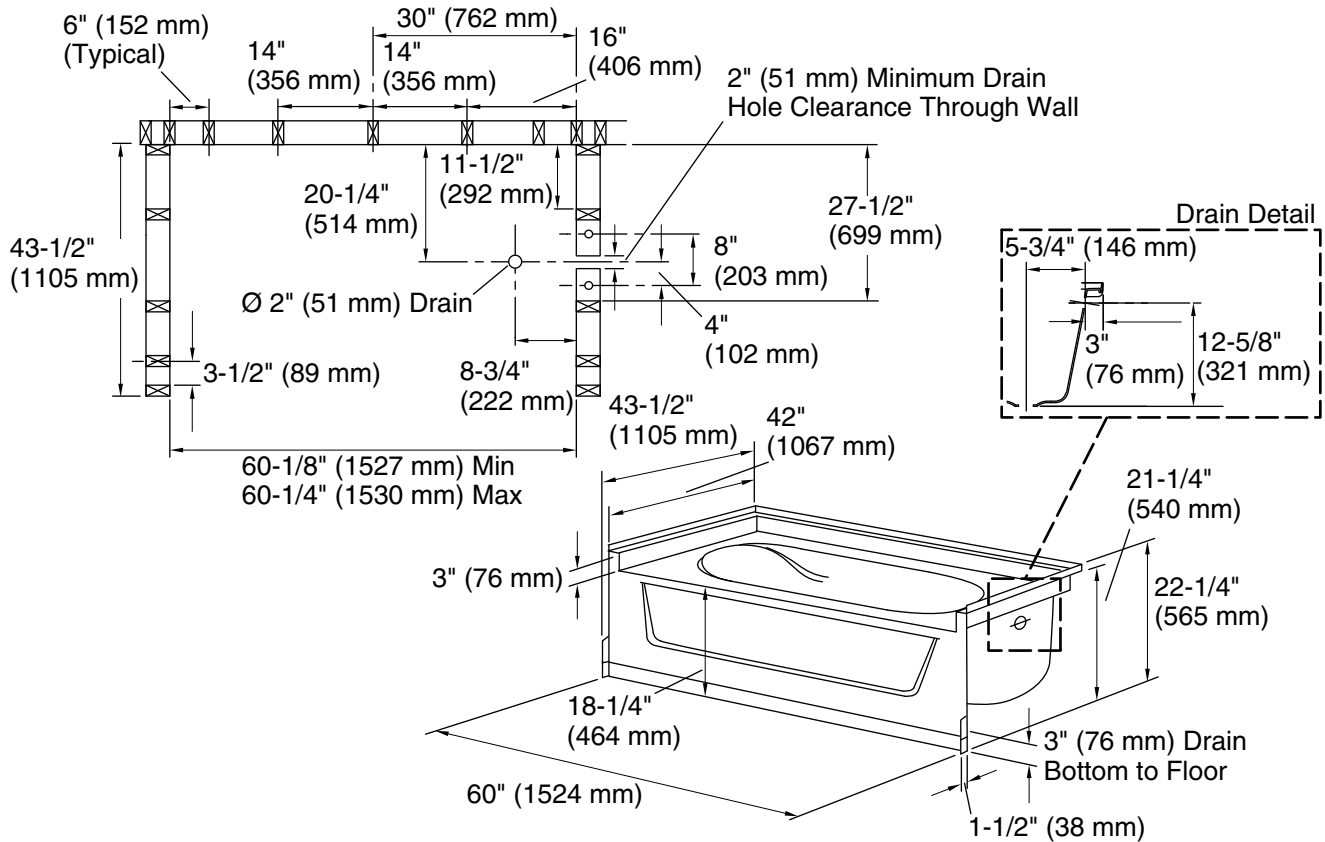

For the most current Specification Sheet, go to www.sterlingplumbing.com.

5-29-2021 21:12 - US/CA

Technical Information

All product dimensions are nominal.

Installation:	Three-wall alcove
Drain location:	Right
Basin area, bottom:	40" x 27" (1016 mm x 686 mm)
Basin area, top:	52" x 35" (1321 mm x 889 mm)
Water depth:	11" (279 mm)
Water capacity:	55 gal (208.2 L)
Minimum flat for door:	3-1/4" (83 mm)
Maximum door width:	58-1/2" (1486 mm)