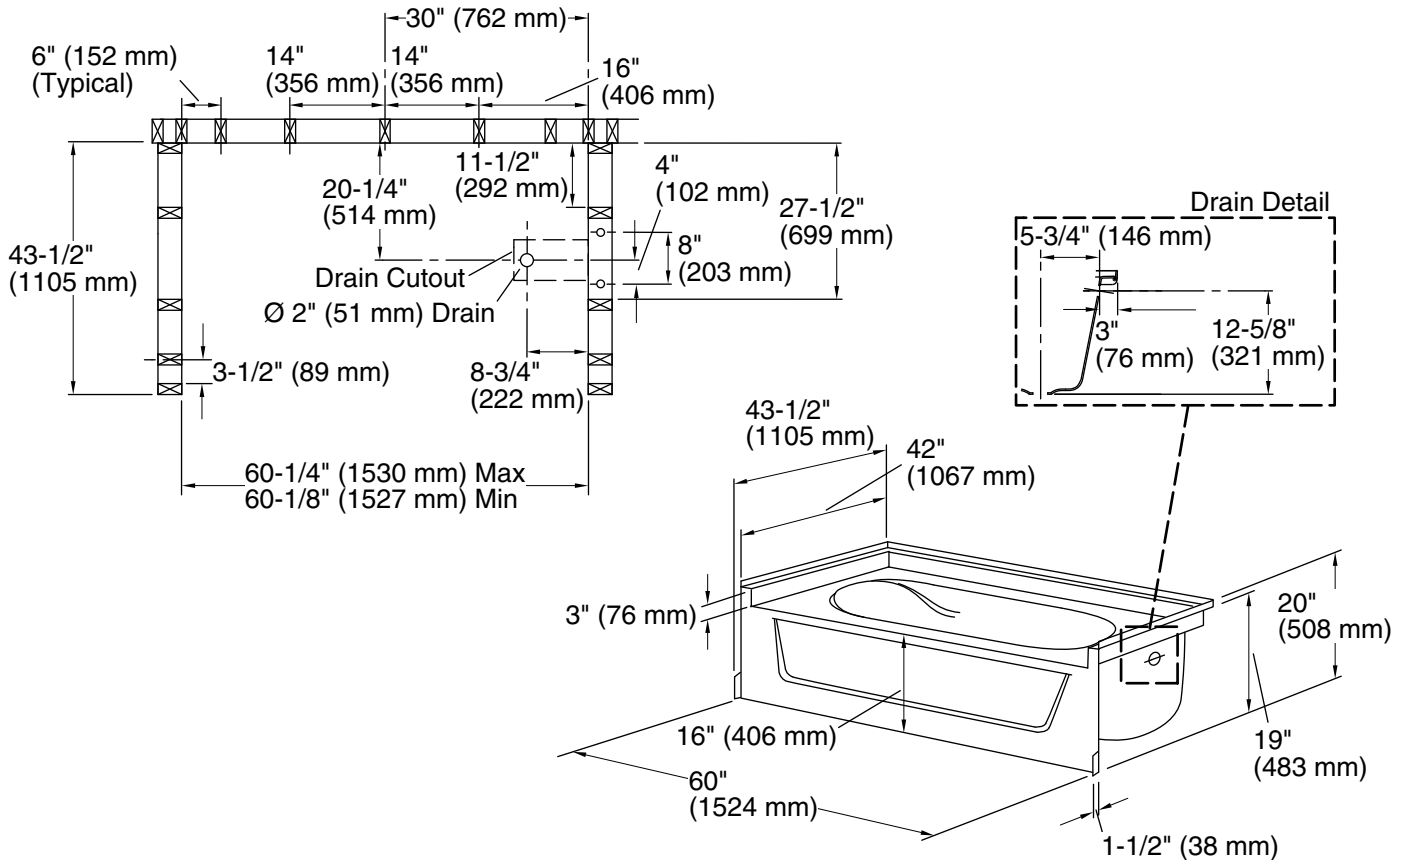

Ensemble™
60-1/4" x 42" bath
71111120

Features

- 16" apron.
- Suitable for tile-down applications.
- Compatible with Ensemble wall set (71114100 or 71114106)

Material

- Made from solid Vikrell® material for strength, durability, and lasting beauty.

For the most current Specification Sheet, go to www.sterlingplumbing.com.

5-29-2021 07:29 - US/CA

Technical Information

All product dimensions are nominal.

Installation:	Three-wall alcove
Drain location:	Right
Basin area, bottom:	40" x 27" (1016 mm x 686 mm)
Basin area, top:	52" x 35" (1321 mm x 889 mm)
Water depth:	11" (279 mm)
Water capacity:	55 gal (208.2 L)
Minimum flat for door:	3-1/4" (83 mm)
Maximum door width:	58-1/2" (1486 mm)