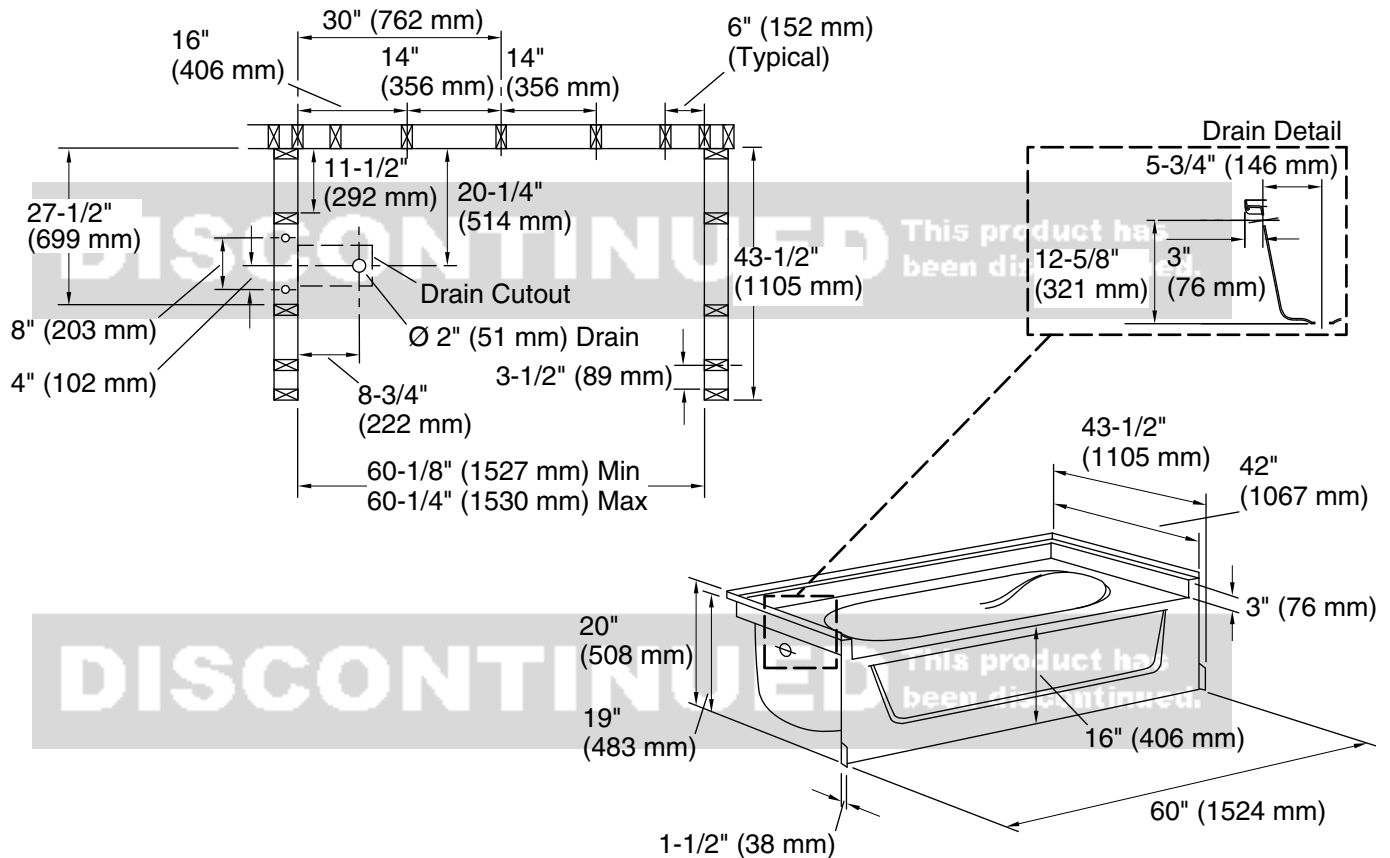

**Technical Information**

All product dimensions are nominal.

Installation:	Three-wall alcove
Drain location:	Left
Basin area, bottom:	40" x 27" (1016 mm x 686 mm)
Basin area, top:	52" x 35" (1321 mm x 889 mm)
Water depth:	11" (279 mm)
Water capacity:	55 gal (208.2 L)
Minimum flat for door:	3-1/4" (83 mm)
Maximum door width:	58-1/2" (1486 mm)