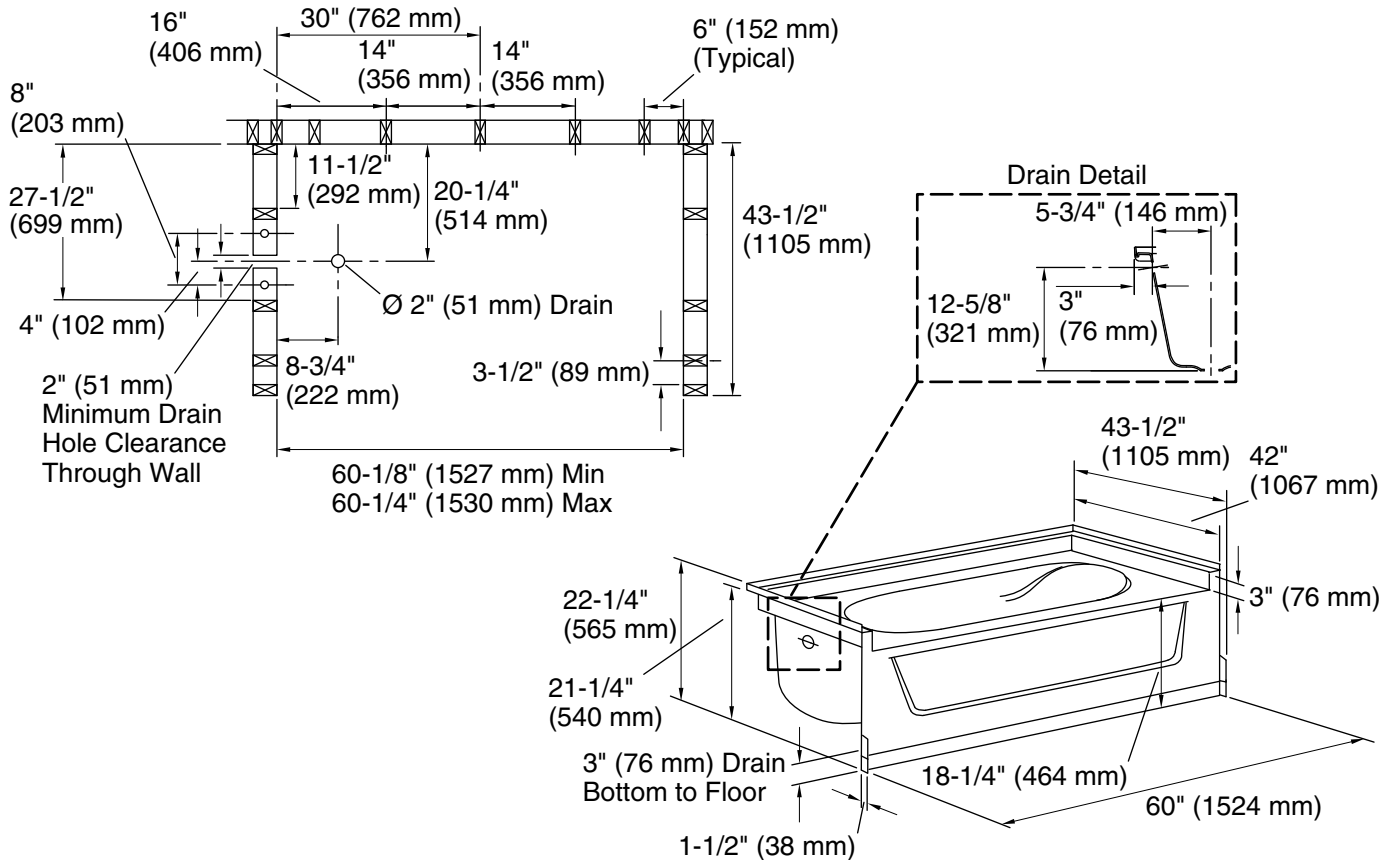

Ensemble™

60" x 42" AFD bath
71111112

Features

- 18-1/4 apron.
- Suitable for tile-down applications.
- Compatible with Ensemble wall set (71114100 or 71114106)
- 3" (76 mm) drain-to-floor clearance for above-floor drain installation.

For the most current Specification Sheet, go to www.sterlingplumbing.com.

5-29-2021 21:11 - US/CA

Technical Information

All product dimensions are nominal.

Installation:	Three-wall alcove
Drain location:	Left
Basin area, bottom:	40" x 27" (1016 mm x 686 mm)
Basin area, top:	52" x 35" (1321 mm x 889 mm)
Water depth:	11" (279 mm)
Water capacity:	55 gal (208.2 L)
Minimum flat for door:	3-1/4" (83 mm)
Maximum door width:	58-1/2" (1486 mm)