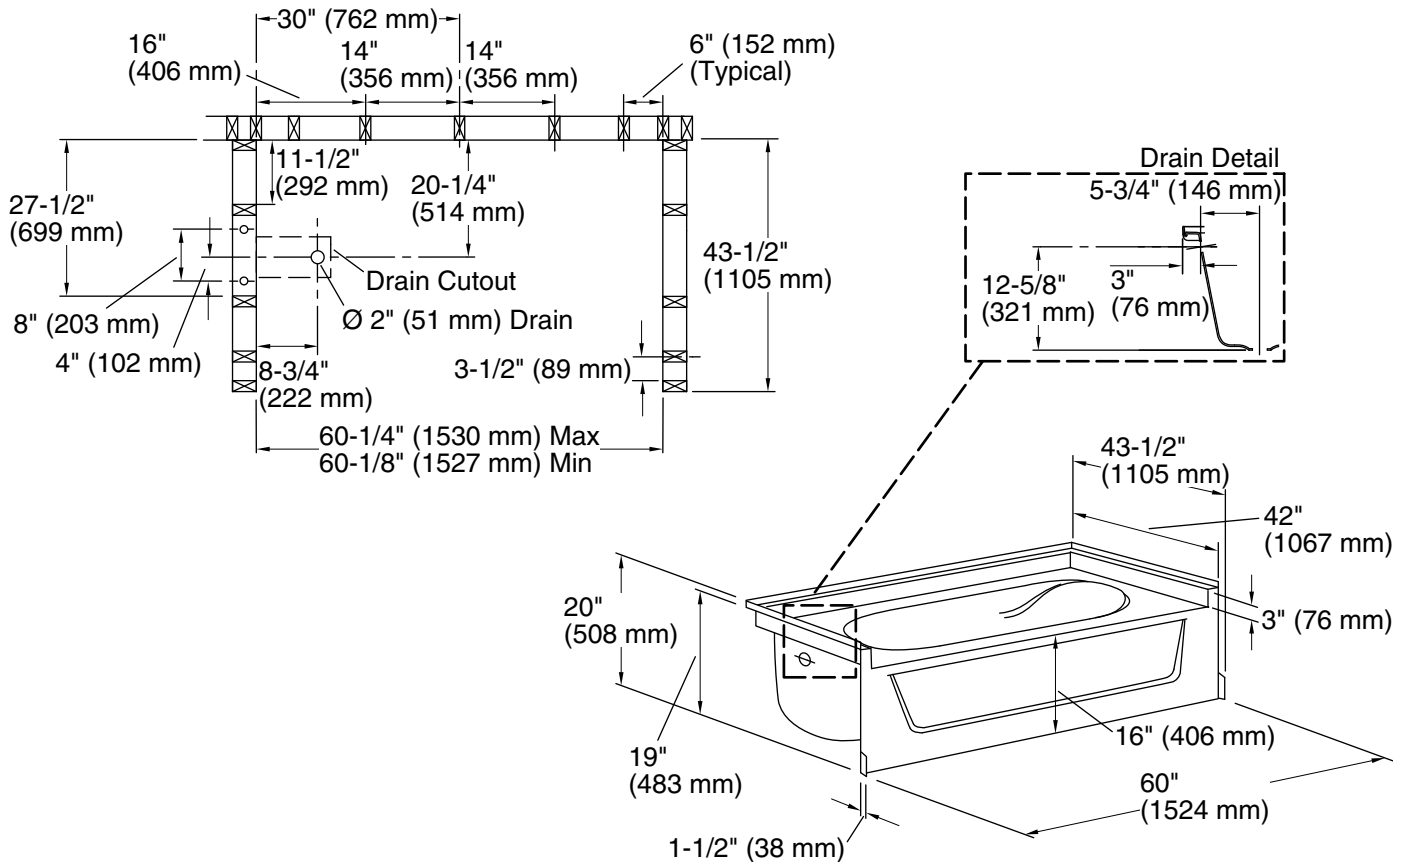

For the most current Specification Sheet, go to [www.sterlingplumbing.com](http://www.sterlingplumbing.com).

5-29-2021 07:29 - US/CA

**Technical Information**

All product dimensions are nominal.

Installation:	Three-wall alcove
Drain location:	Left
Basin area, bottom:	40" x 27" (1016 mm x 686 mm)
Basin area, top:	52" x 35" (1321 mm x 889 mm)
Water depth:	11" (279 mm)
Water capacity:	55 gal (208.2 L)
Minimum flat for door:	3-1/4" (83 mm)
Maximum door width:	58-1/2" (1486 mm)