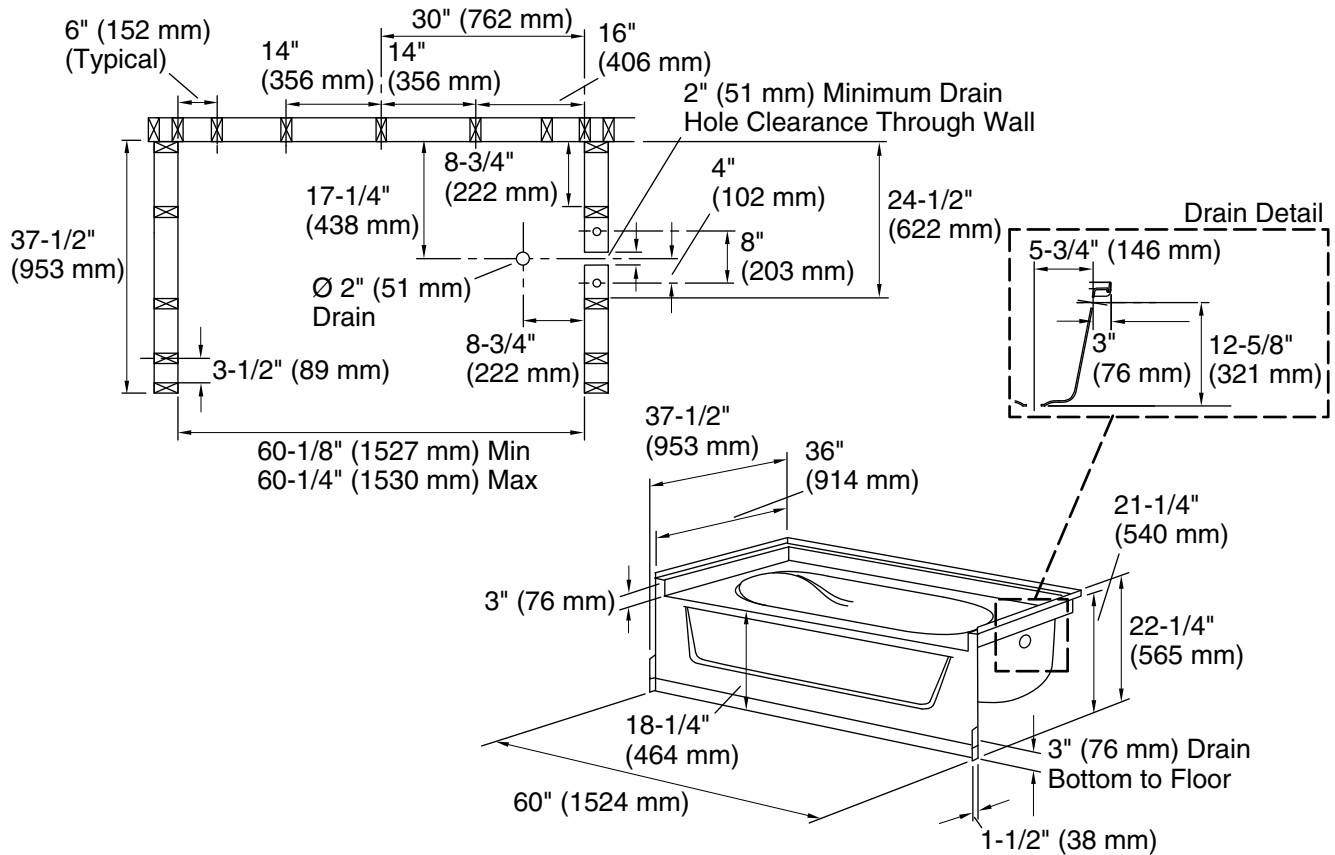

For the most current Specification Sheet, go to www.sterlingplumbing.com.

5-29-2021 21:10 - US/CA

Technical Information

All product dimensions are nominal.

Installation:	Three-wall alcove
Drain location:	Right
Basin area, bottom:	40" x 21" (1016 mm x 533 mm)
Basin area, top:	52" x 29" (1321 mm x 737 mm)
Water depth:	11" (279 mm)
Water capacity:	40 gal (151.4 L)
Minimum flat for door:	3-1/4" (83 mm)
Maximum door width:	58-1/2" (1486 mm)