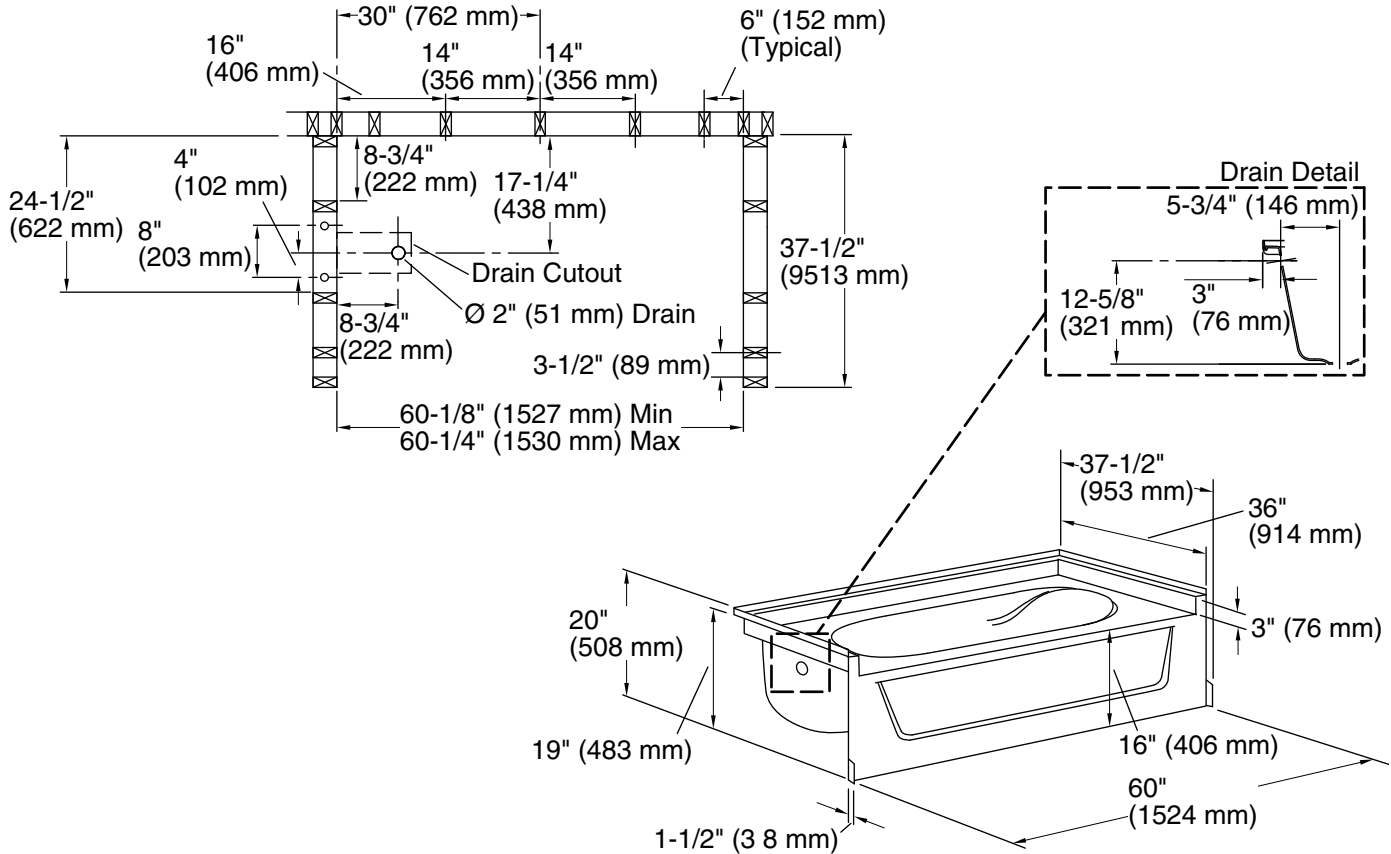

Ensemble™

60" x 36" bath w/ right-hand drain
71101120

Features

- 16" apron.
- Suitable for tile-down applications.
- Compatible with Ensemble wall set (71104100)

Material

- Made from solid Vikrell® material for strength, durability, and lasting beauty.

For the most current Specification Sheet, go to www.sterlingplumbing.com.

5-29-2021 07:28 - US/CA

Technical Information

All product dimensions are nominal.

Installation:	Three-wall alcove
Drain location:	Right
Basin area, bottom:	40" x 21" (1016 mm x 533 mm)
Basin area, top:	52" x 29" (1321 mm x 737 mm)
Water depth:	11" (279 mm)
Water capacity:	40 gal (151.4 L)
Minimum flat for door:	3-1/4" (83 mm)
Maximum door width:	58-1/2" (1486 mm)