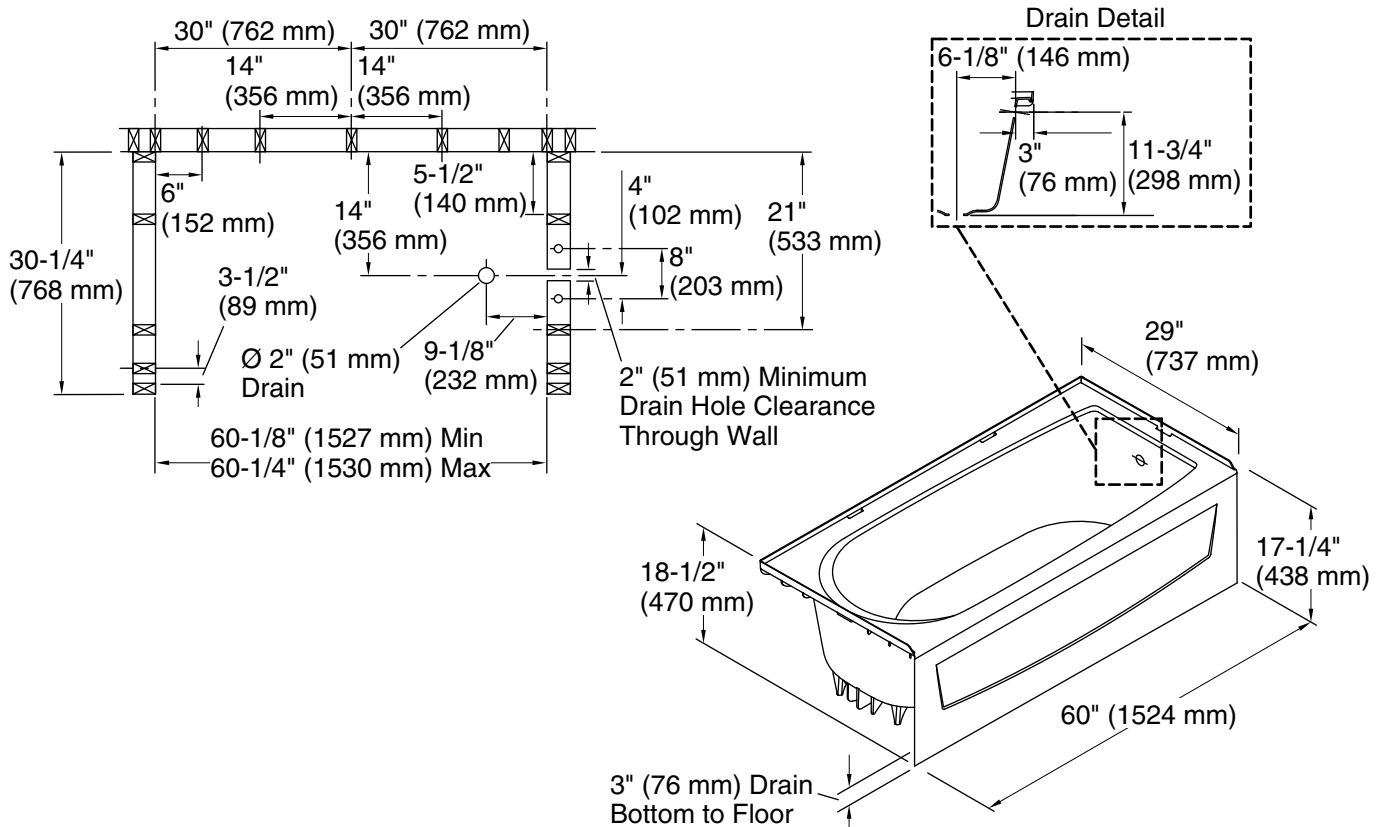

Performa™
60" x 29" AFD bath
71041122

Features

- Durable high-gloss finish.
- 17-1/4" (438 mm) bath depth (floor to top of threshold).
- 60" (1524 mm) x 29" (737 mm) x 17-1/4" (438 mm) complete unit finished dimensions.

For the most current Specification Sheet, go to www.sterlingplumbing.com.

5-29-2021 21:08 - US/CA

Technical Information

All product dimensions are nominal.

Installation:	Three-wall alcove
Drain location:	Right
Basin area, bottom:	21" x 39" (533 mm x 991 mm)
Basin area, top:	24" x 53" (610 mm x 1346 mm)
Water depth:	10-1/4" (260 mm)
Water capacity:	35 gal (132.5 L)
Minimum flat for door:	1-3/4" (44 mm)
Maximum door width:	56-3/4" (1441 mm)