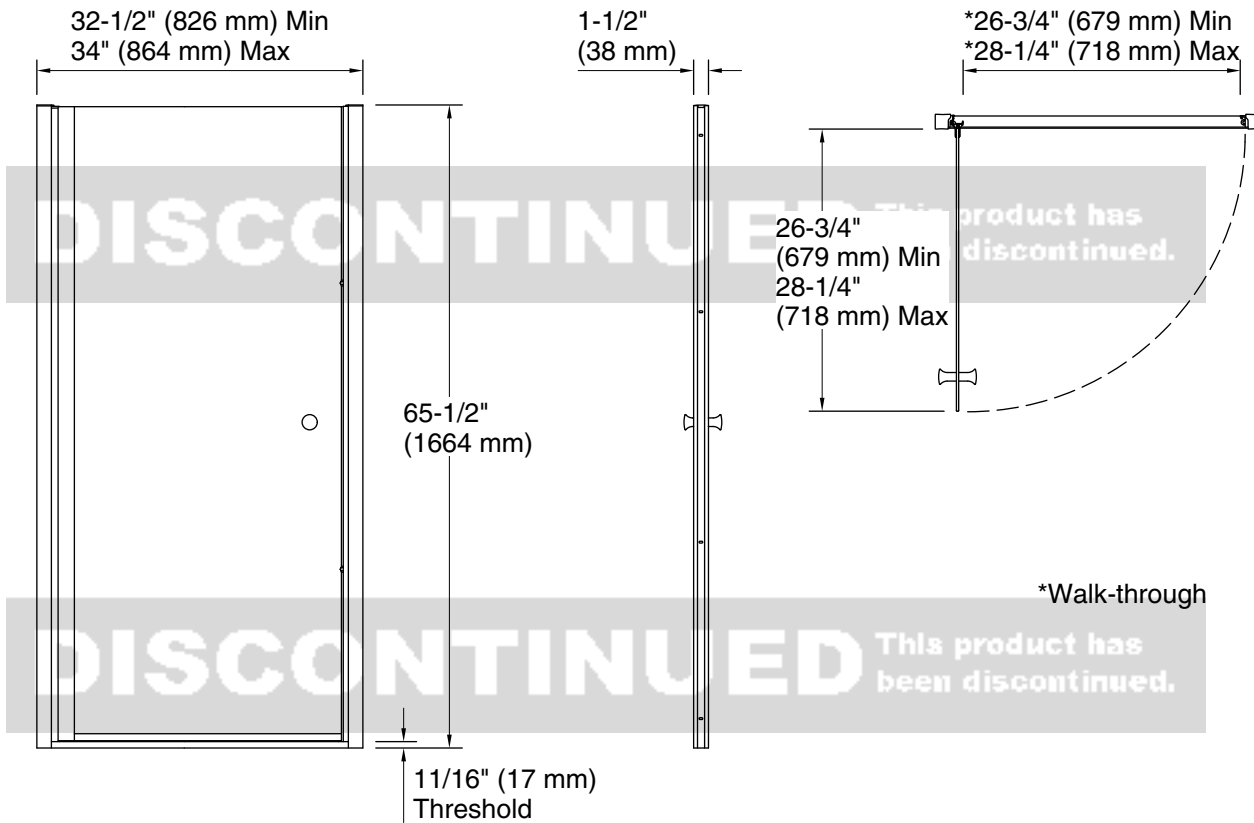

Code	Description
	Clear
	Frosted

DISCONTINUED This product has been discontinued.

Technical Information

All product dimensions are nominal.

Installation type: For shower base installation

Opening Width - Min: 32-1/2" (826 mm)

Opening Width - Max: 34" (864 mm)

Walk-through - Min: 26-3/4" (679 mm)

Walk-through - Max: 28-1/4" (718 mm)

Glass thickness: 1/4" (6 mm)

Glass coating: CleanCoat®

Notes

Install this product according to the installation guide.

The vertical opening should be a minimum of 66" (1676 mm) to allow for installation clearance.