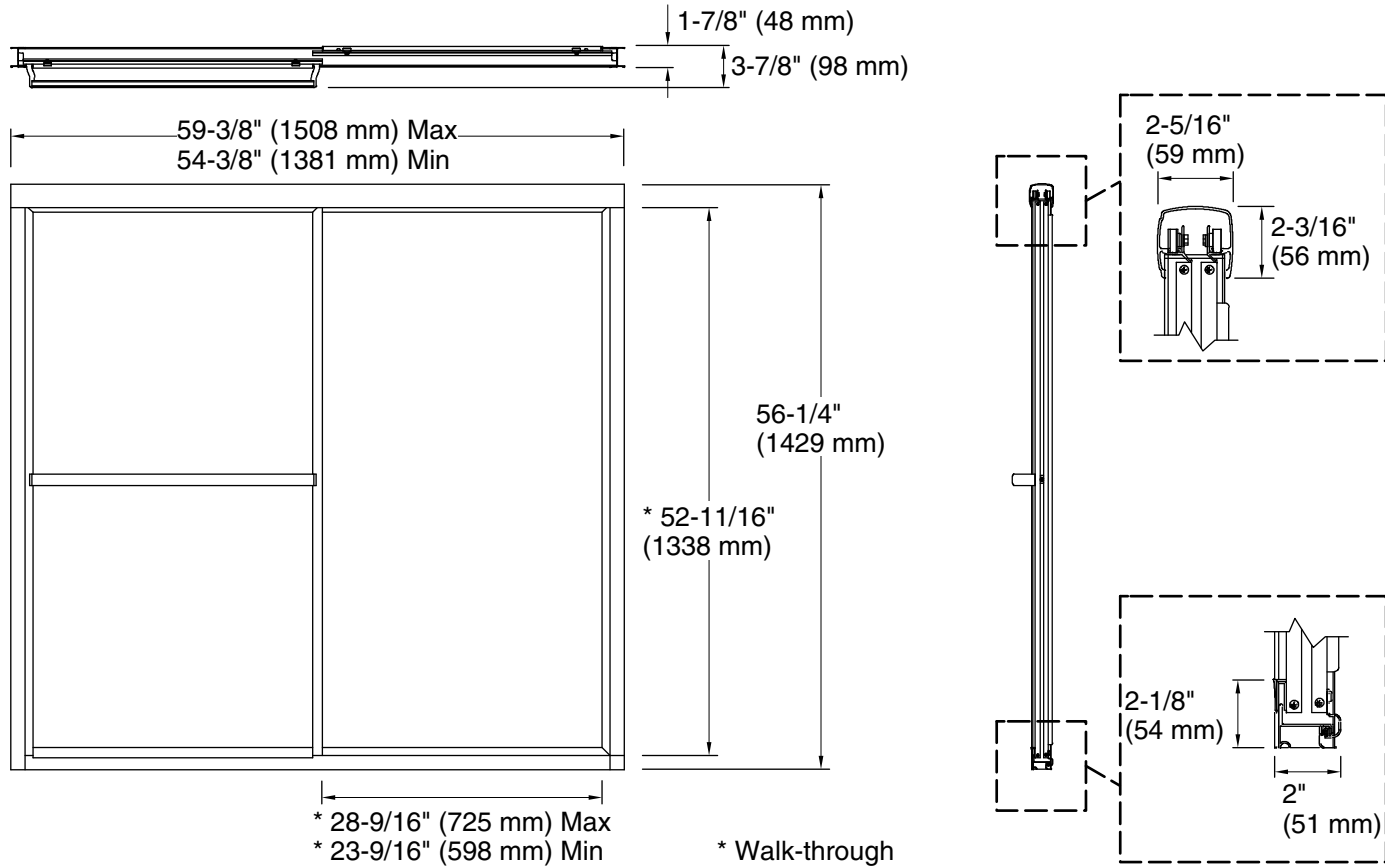

### Available Glass Options

Code	Description
------	-------------

Birchwood®

Templar™

**Technical Information**

All product dimensions are nominal.

- Installation type: For bath installation
- Opening Width - Min: 54-3/8" (1381 mm)
- Opening Width - Max: 59-3/8" (1508 mm)
- Walk-through - Min: 23-9/16" (598 mm)
- Walk-through - Max: 28-9/16" (725 mm)
- Base-To-Wall Radius - Max: 1/2" (13 mm)
- Glass thickness: 1/8" (3 mm)

**Notes**

- Install this product according to the installation guide.
- The vertical opening should be a minimum of 57-11/16" (1465 mm) to allow for installation clearance.