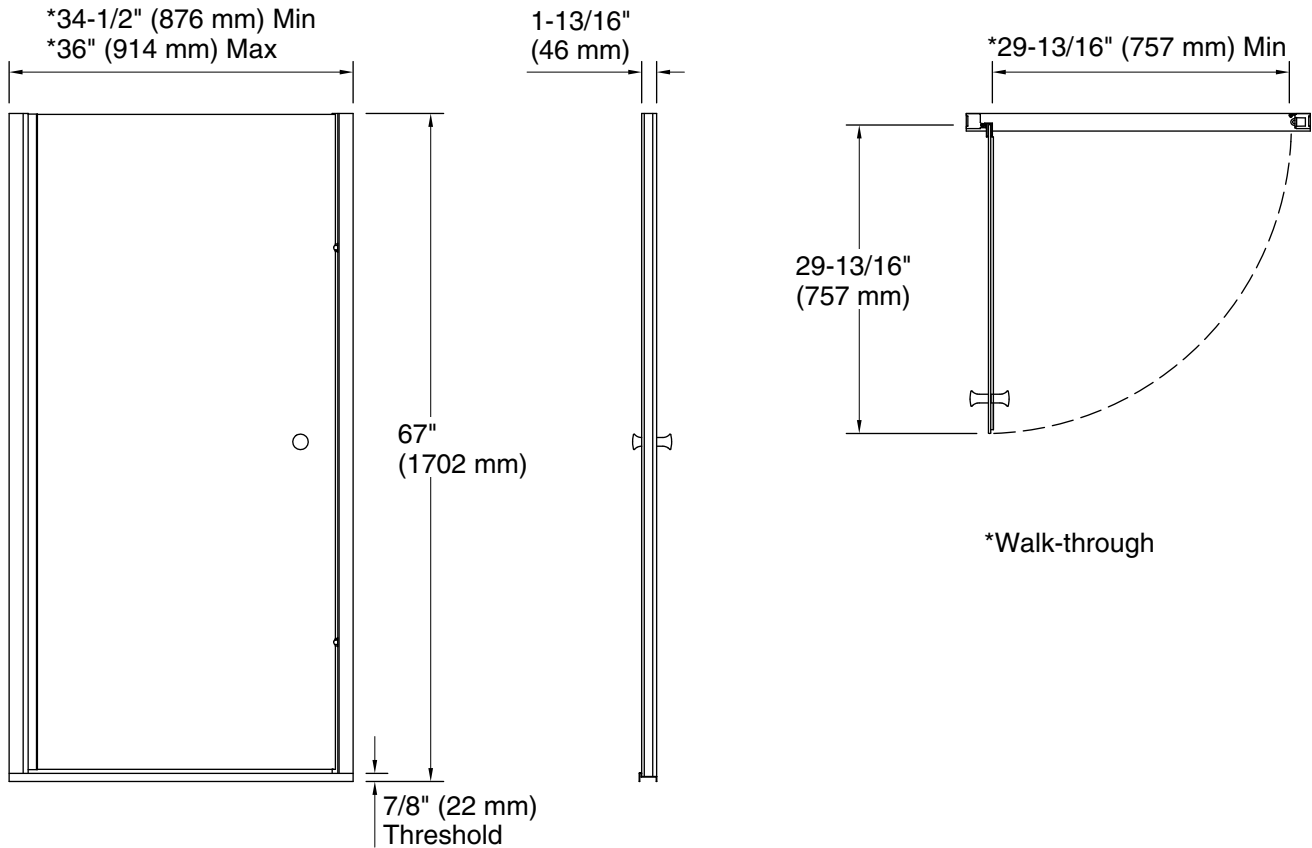

**Finesse™**

Headerless frameless pivot shower door  
**5690-36**

**Features**

- Heavy 1/4" (6 mm) glass for strength and stability.
- CleanCoat®+ technology creates a protective barrier that repels water, prevents dirt and minerals from collecting, and makes it easier to remove hard water spots.

### Technical Information

All product dimensions are nominal.

Installation type:	For shower base installation
Opening Width - Min:	34-1/2" (876 mm)
Opening Width - Max:	36" (914 mm)
Walk-through - Min:	29-13/16" (757 mm)
Base-To-Wall Radius - Max:	1/2" (13 mm)
Glass thickness:	1/4" (6 mm)
Glass coating:	CleanCoat®

### Notes

Install this product according to the installation instructions.

The vertical opening should be a minimum of 67" (1702 mm) to allow for installation clearance.