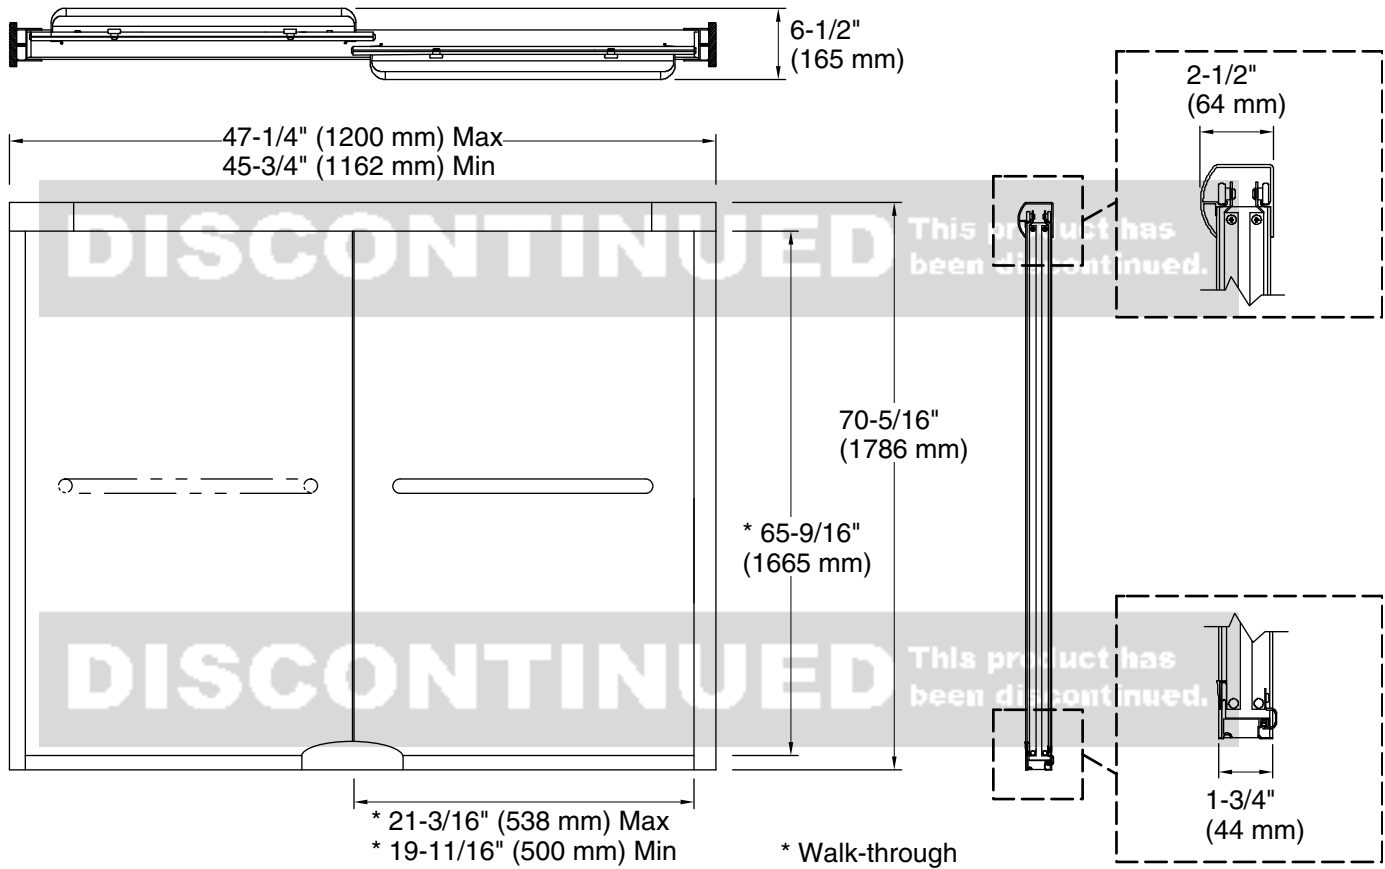

Finesse™ Quick Install™

Frameless sliding shower door
5375EZ-47

Features

- Frameless.
- 1/4" (6 mm) thick tempered glass.
- CleanCoat®+ technology creates a protective barrier that repels water, prevents dirt and minerals from collecting, and makes it easier to remove hard water spots.
- Interior and exterior towel bars complete the look of this door.

For the most current Specification Sheet, go to www.sterlingplumbing.com.

7-7-2021 04:41 - US/CA

Technical Information

All product dimensions are nominal.

Installation type: For shower base installation

Opening Width - 45-3/4" (1162 mm)
Min:

Opening Width - 47-1/4" (1200 mm)
Max:

Walk-through - Min: 19-11/16" (500 mm)

Walk-through - Max: 21-3/16" (538 mm)

Glass thickness: 1/4" (6 mm)

Glass coating: CleanCoat®

Notes

Install this product according to the installation guide.

The vertical opening should be a minimum of 72-5/16" (1837 mm) to allow for installation clearance.