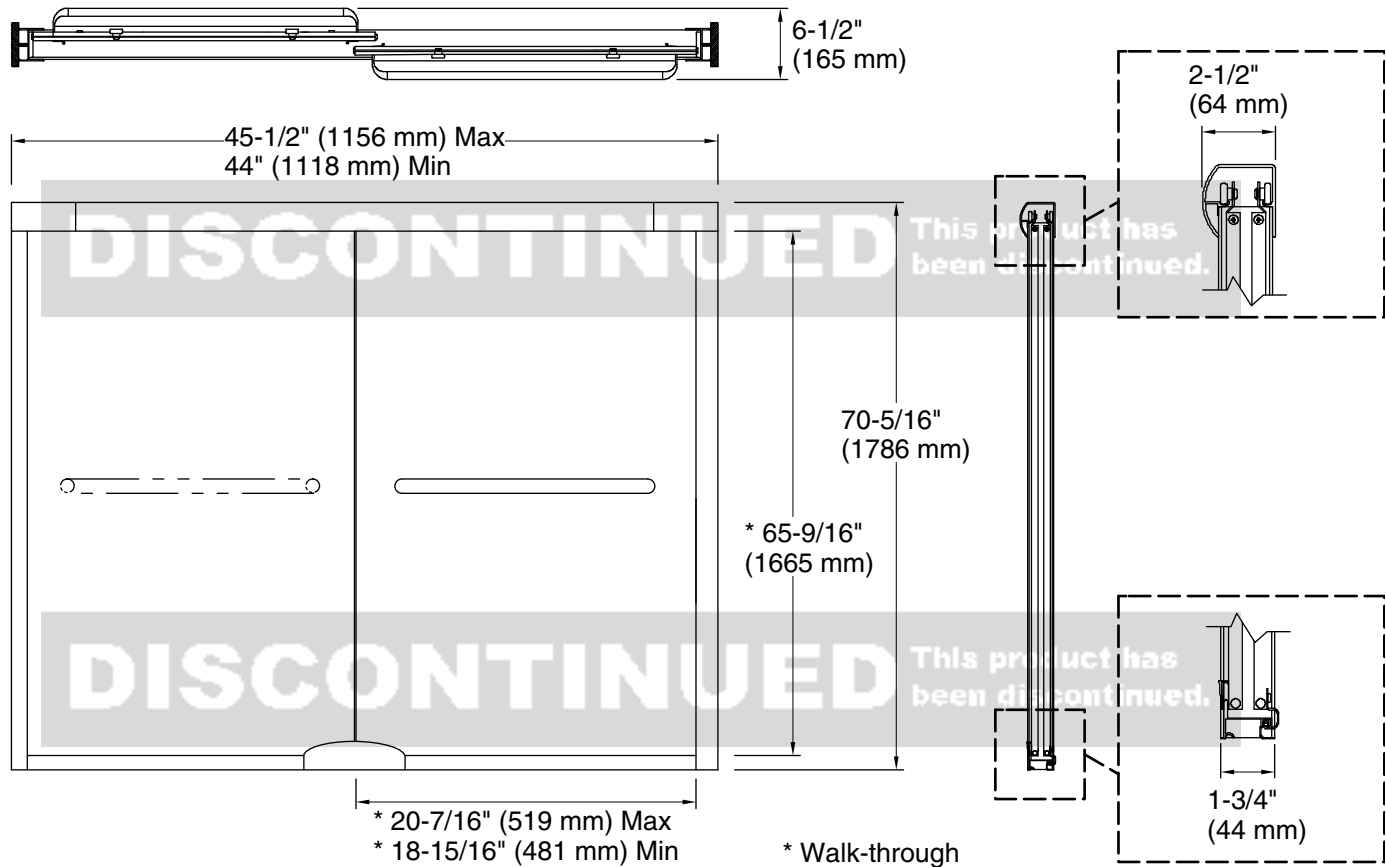

Finesse™ Quick Install™

Frameless sliding shower door
5375EZ-45

Features

- Frameless.
- 1/4" (6 mm) thick tempered glass.
- CleanCoat®+ technology creates a protective barrier that repels water, prevents dirt and minerals from collecting, and makes it easier to remove hard water spots.
- Interior and exterior towel bars complete the look of this door.

For the most current Specification Sheet, go to www.sterlingplumbing.com.

7-7-2021 04:41 - US/CA

Technical Information

All product dimensions are nominal.

Installation type: For shower base installation

Opening Width - 44" (1118 mm)
Min:

Opening Width - 45-1/2" (1156 mm)
Max:

Walk-through - Min: 18-15/16" (481 mm)

Walk-through - Max: 20-7/16" (519 mm)

Glass thickness: 1/4" (6 mm)

Glass coating: CleanCoat®

Notes

Install this product according to the installation guide.

The vertical opening should be a minimum of 72-5/16" (1837 mm) to allow for installation clearance.