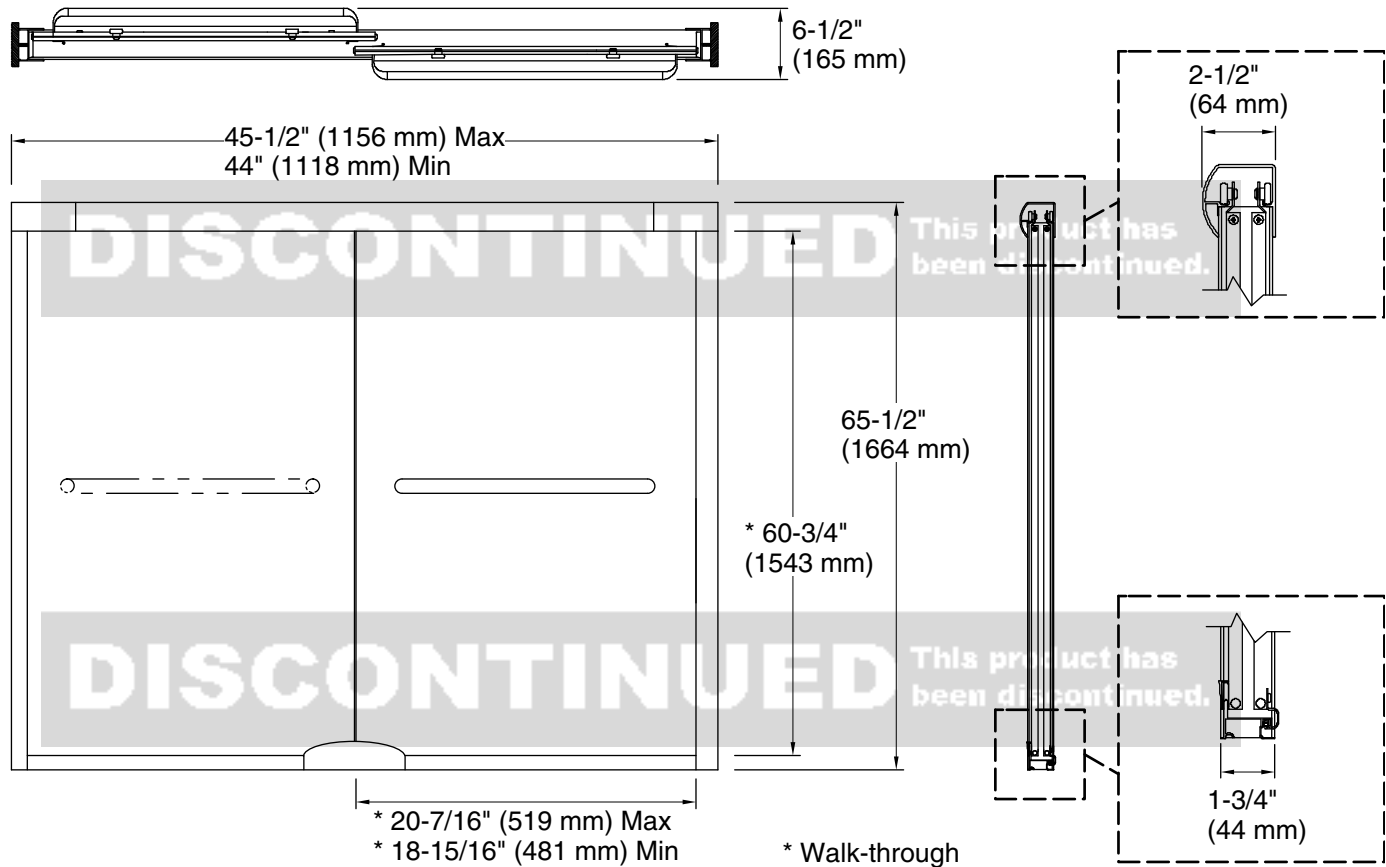

Technical Information

All product dimensions are nominal.

Installation type: For shower base installation

Opening Width - 44" (1118 mm)
Min:

Opening Width - 45-1/2" (1156 mm)
Max:

Walk-through - Min: 18-15/16" (481 mm)

Walk-through - Max: 20-7/16" (519 mm)

Glass thickness: 1/4" (6 mm)

Glass coating: CleanCoat®

Notes

Install this product according to the installation guide.

The vertical opening should be a minimum of 67-1/2" (1715 mm) to allow for installation clearance.