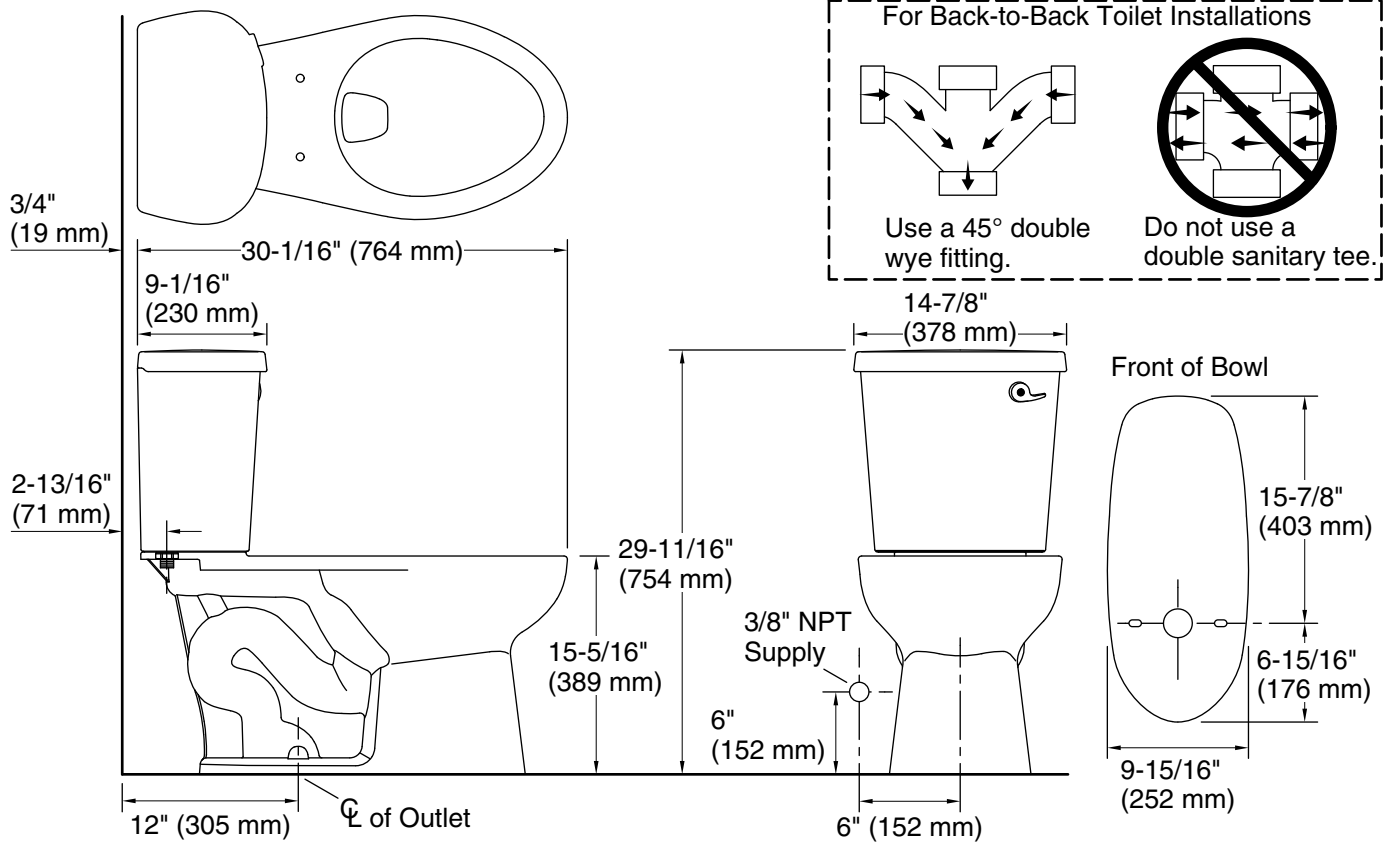

Valton™

Two-piece elongated toilet
402415-RA

Features

- Two-piece design.
- Elongated bowl offers added room and comfort.
- 1.6 gpf (6.0 lpf)
- Color-matched right-hand white trip lever included.
- 2" (51 mm) fully glazed trapway.
- Combination consists of the 403378 bowl and 404562-RA tank.

Technology

- Pro Force® Plus flushing technology delivers greater flushing power than previous Pro Force® models.

Installation

- Standard 12" (305 mm) rough-in.
- Three-bolt quick-connect installation.
- Seat and supply line sold separately.

Product consists of:

403378 Elongated toilet bowl
404562-RA Toilet tank

Codes/Standards

ASME A112.19.2/CSA B45.1
DOE - Energy Policy Act 1992

STERLING® Warranty - Toilets and Lavatories

See website for detailed warranty information.

Available Colors/Finishes

Color tiles intended for reference only.

Color	Code	Description
-------	------	-------------

	0	White
---	---	-------

Technical Information

All product dimensions are nominal.

- Toilet type: Two-piece, Floor-mount
- Waste Outlet: Floor
- Bowl shape: Elongated
- Flush type: Gravity siphon jet
- Water Consumption
 - Full: 1.6 gpf (6 lpf)
- Rough-in: 12" (305 mm)