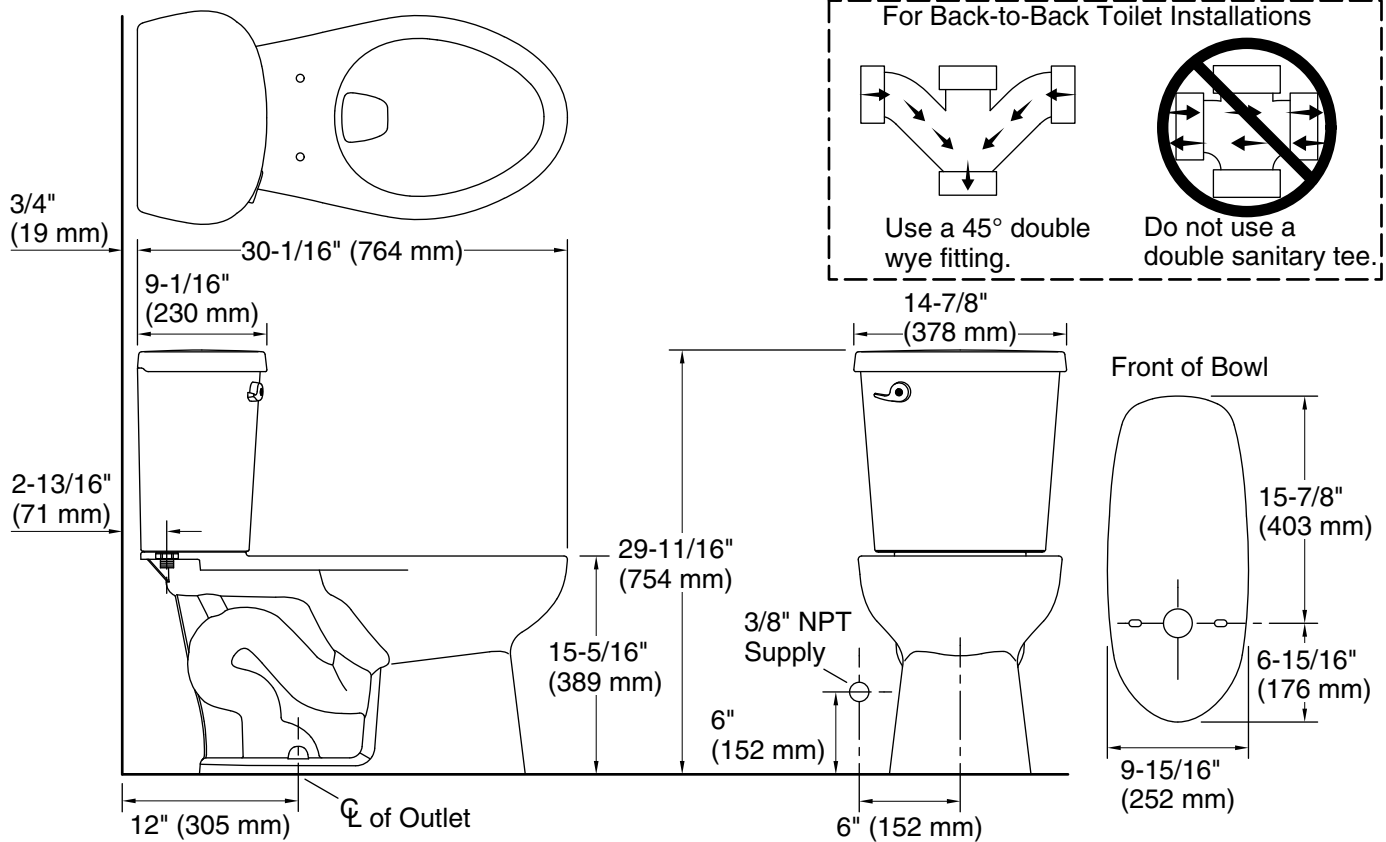

Valton™

Two-piece elongated toilet

402415

Features

- Two-piece design.
- Elongated bowl offers added room and comfort.
- 1.6 gpf (6.0 lpf)
- Color-matched left-hand white trip lever included.
- 2" (51 mm) fully glazed trapway.
- Combination consists of the 403378 bowl and 404562 tank.

Technology

- Pro Force® Plus flushing technology delivers greater flushing power than previous Pro Force® models.

Installation

- Standard 12" (305 mm) rough-in.
- Three-bolt quick-connect installation.
- Seat and supply line sold separately.

Product consists of:

- 403378 Elongated toilet bowl
- 404562 Toilet tank

Codes/Standards

ASME A112.19.2/CSA B45.1
DOE - Energy Policy Act 1992

STERLING® Warranty - Toilets and Lavatories

See website for detailed warranty information.

Available Colors/Finishes

Color tiles intended for reference only.

Color	Code	Description
-------	------	-------------

	0	White
---	---	-------

Technical Information

All product dimensions are nominal.

- Toilet type: Two-piece, Floor-mount
- Waste Outlet: Floor
- Bowl shape: Elongated
- Flush type: Gravity siphon jet
- Water Consumption
 - Full: 1.6 gpf (6 lpf)
- Rough-in: 12" (305 mm)