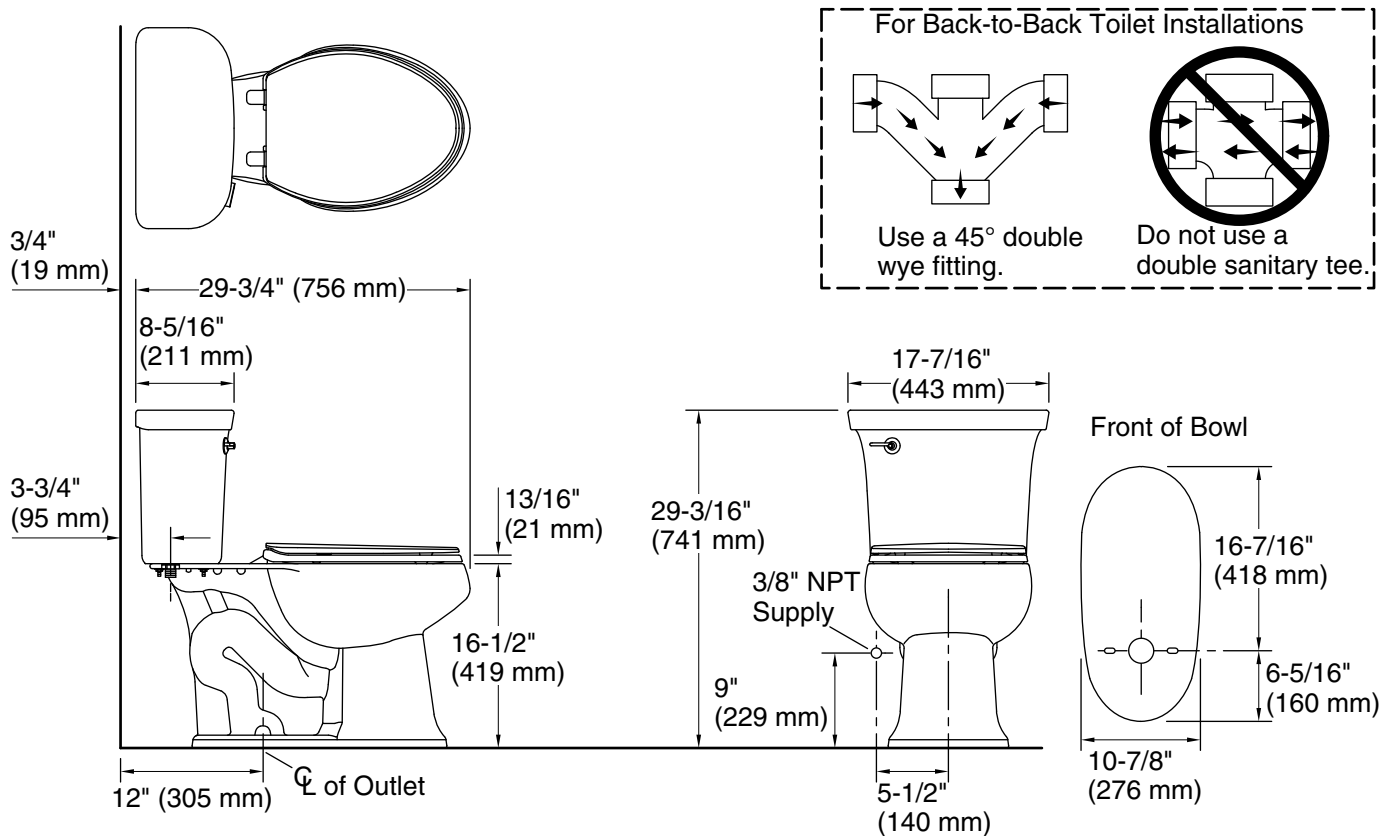

## Installation

- Standard 12" (305 mm) rough-in.
- Three-bolt quick-connect installation.
- Supply line sold separately.

## Included Components

Product consists of:

403316 Elongated chair height toilet bowl  
404558 Toilet tank

Additional Components:

Bolt caps  
Left-hand Chrome trip lever  
Tank cover  
Tank hardware accessory pack

5-29-2021 19:06 - US/CA

**Technical Information**

All product dimensions are nominal.

Toilet type:	Two-piece, Floor-mount
Waste Outlet:	Floor
Bowl shape:	Elongated
Flush type:	Gravity siphon jet
Trap passageway:	2" (51 mm)
Water Consumption	
Full:	1.28 gpf (4.8 lpf)
Rough-in:	12" (305 mm)

**Notes**

- Install this product according to the installation instructions.
- For back-to-back toilet installations: Use only a 45° double wye fitting.
- ADA, OBC, CSA B651 compliant when installed to the specific requirements of these regulations.
- Plumbing codes may require elongated toilets and elongated, open-front seats in public bathrooms.
- Accessibility standards may require controls to be located on the open side of the toilet.