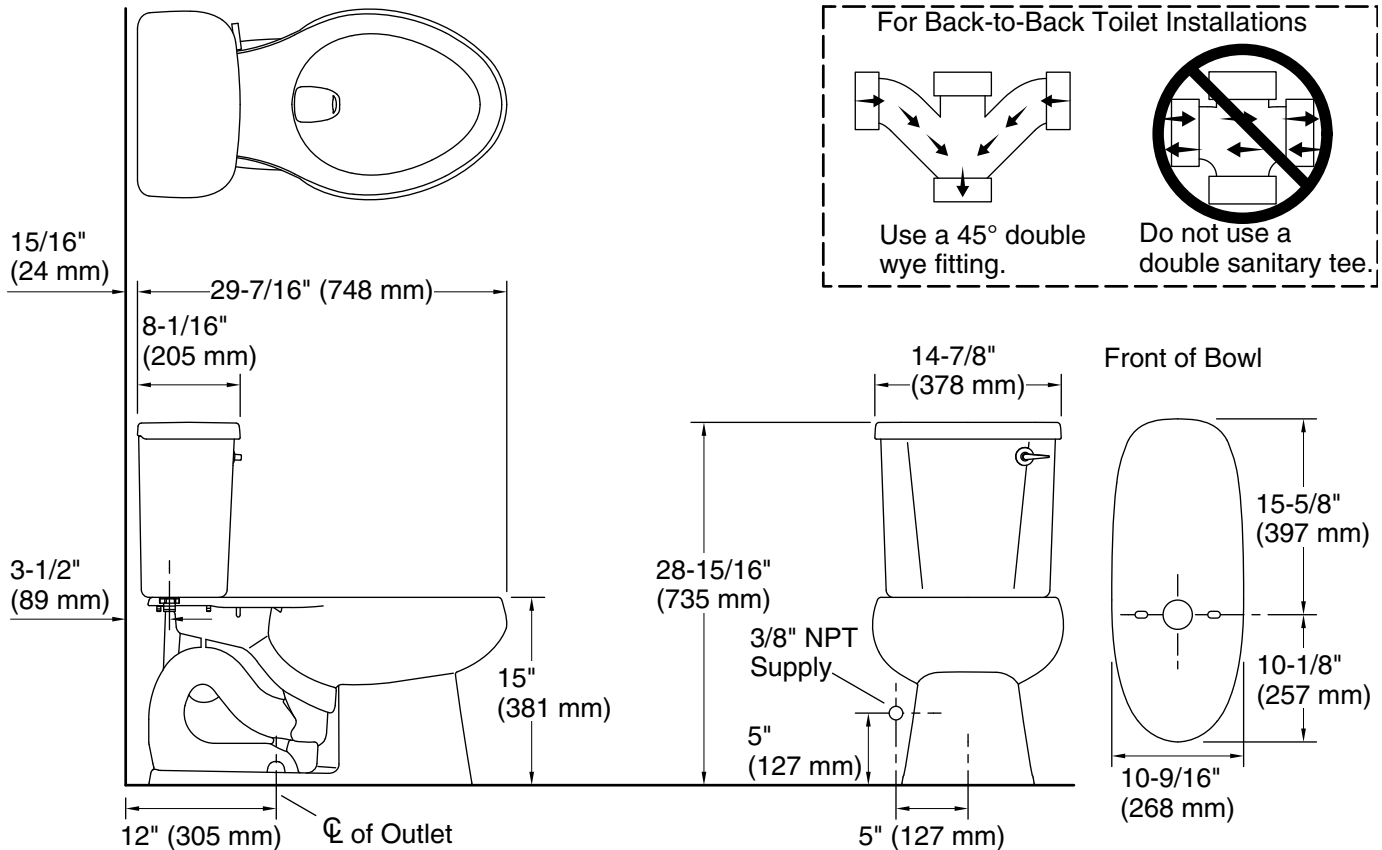

## Features

- Two-piece design.
- Elongated bowl offers added room and comfort.
- Standard height.
- 1.6 gpf (6.0 lpf)
- Right-hand Polished Chrome trip lever.
- 2-1/8" (54 mm) fully glazed trapway.
- Combination consists of 403217 bowl and 402363-RA tank.

## Installation

- Three-bolt quick-connect installation.
- Standard 12" (305 mm) rough-in.
- Seat and supply line sold separately.

For the most current Specification Sheet, go to [www.sterlingplumbing.com](http://www.sterlingplumbing.com).

5-29-2021 19:05 - US/CA

**Technical Information**

All product dimensions are nominal.

- Toilet type: Two-piece, Floor-mount
- Waste Outlet: Floor
- Bowl shape: Elongated
- Flush type: Gravity siphon jet
- Trap passageway: 2-1<sup>8</sup>/<sub>8</sub>" (54 mm)
- Water Consumption
  - Full: 1.6 gpf (6 lpf)
- Rough-in: 12" (305 mm)

**Notes**

- Install this product according to the installation instructions.
- For back-to-back toilet installations: Use only a 45° double wye fitting.