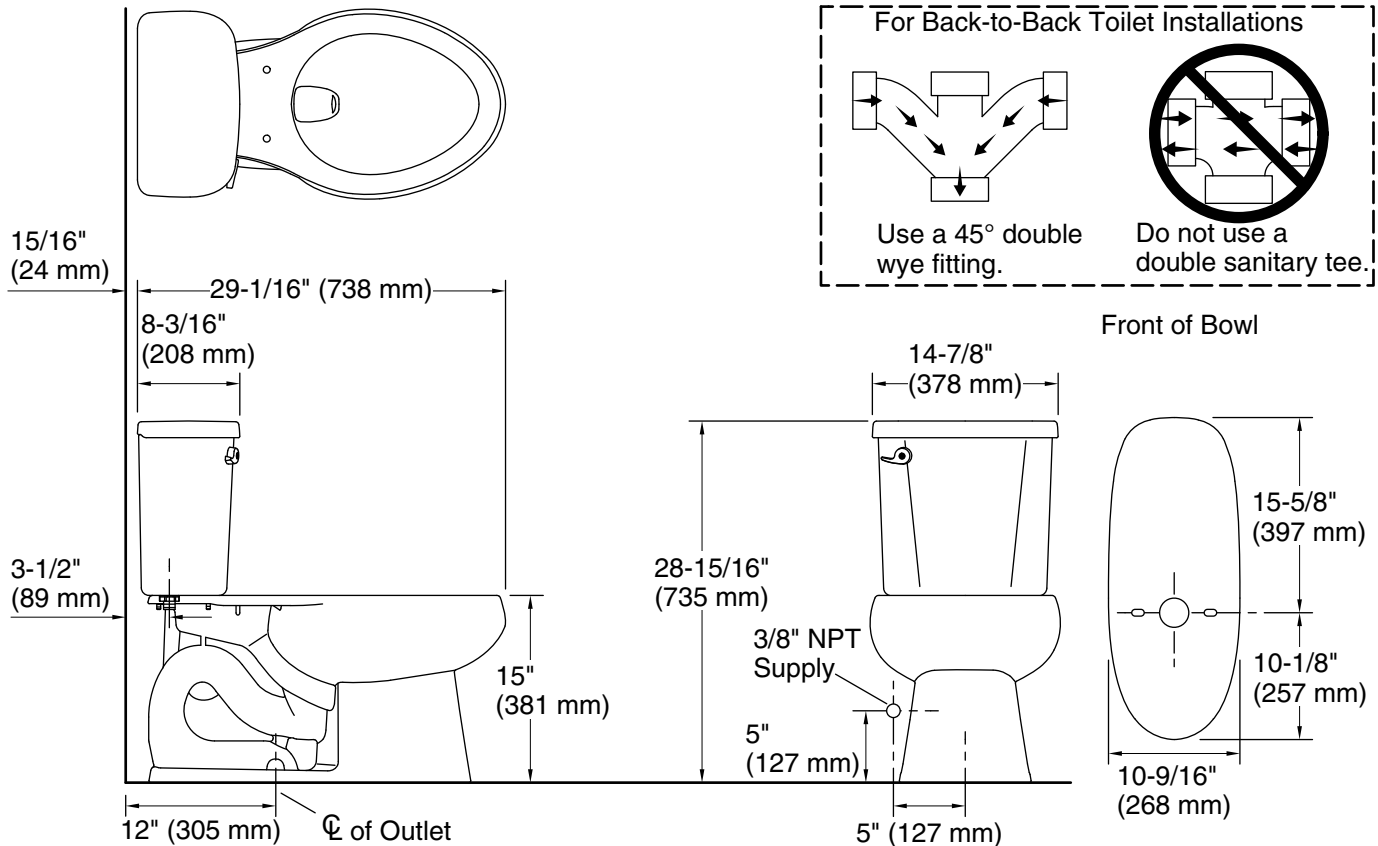

Windham™

Two-piece elongated 1.6 gpf toilet
402324

Features

- Two-piece design.
- Elongated bowl offers added room and comfort.
- Standard height.
- 1.6 gpf (6.0 lpf)
- Left-hand Polished Chrome trip lever.
- 2-1/8" (54 mm) fully glazed trapway.
- Combination consists of 403217 bowl and 402363 tank.

Technology

- Pro Force® Plus flushing technology delivers greater flushing power than previous Pro Force® models.

Installation

- Three-bolt quick-connect installation.
- Standard 12" (305 mm) rough-in.
- Seat and supply line sold separately.

Included Components

Product consists of:

- 403217 Elongated toilet bowl
- 402363 Toilet tank

Additional Components:

- Bolt cap accessory pack
- Tank cover
- Tank mounting hardware
- Trip lever

Codes/Standards

5-29-2021 19:05 - US/CA

Technical Information

All product dimensions are nominal.

- Toilet type: Two-piece, Floor-mount
- Waste Outlet: Floor
- Bowl shape: Elongated
- Flush type: Gravity siphon jet
- Trap passageway: 2-1/8" (54 mm)
- Water Consumption
 - Full: 1.6 gpf (6 lpf)
- Rough-in: 12" (305 mm)