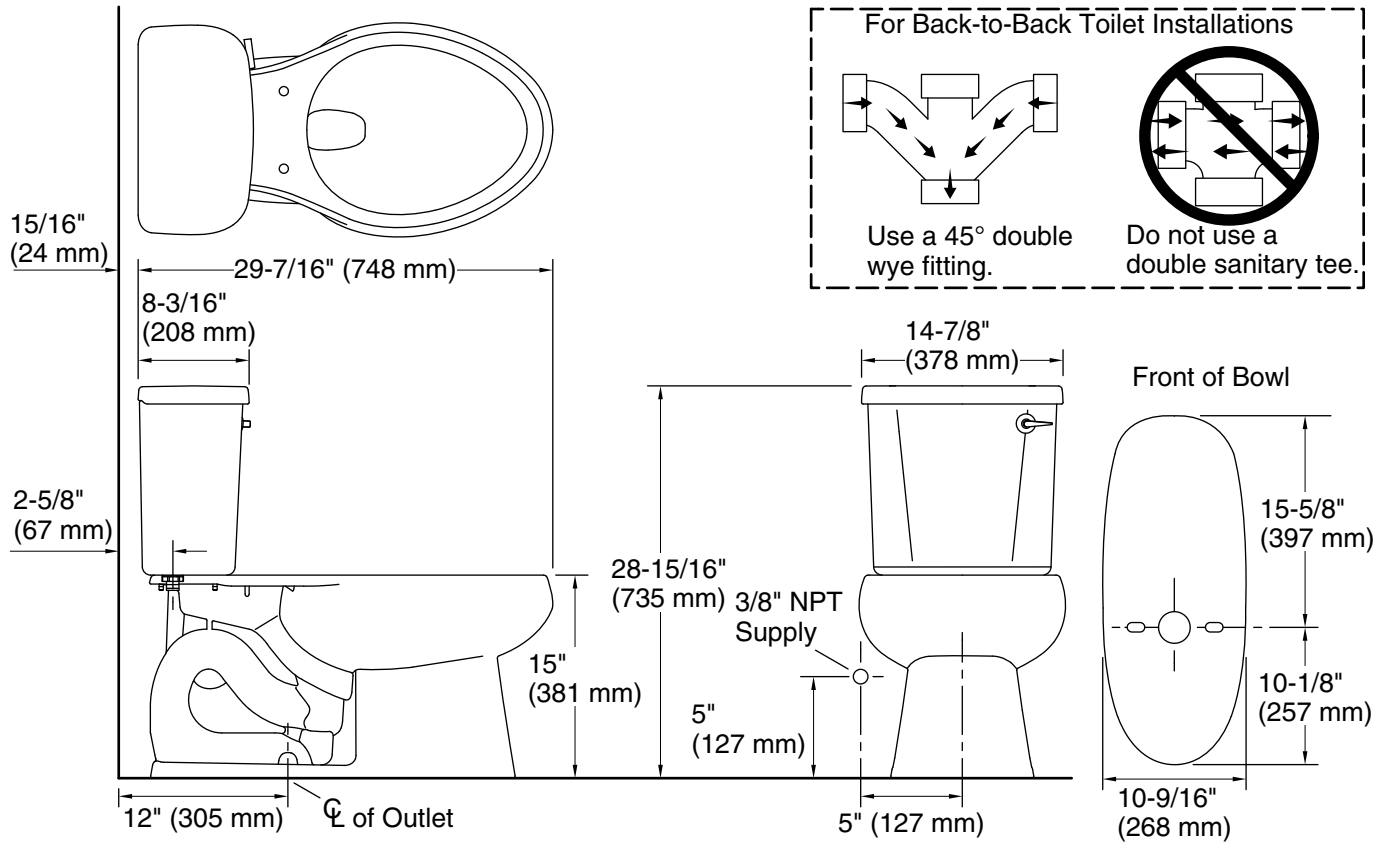

## Features

- Two-piece design.
- Elongated bowl offers added room and comfort.
- Standard height.
- 1.28 gpf (4.8 lpf).
- 2-1/8" (54 mm) fully glazed trapway.
- Combination consists of 403217 bowl and 402362-RA tank.
- Includes: Right-hand Polished Chrome trip lever, tank cover, tank mounting pack, and bolt cap accessory pack.

## Installation

- Three-bolt quick-connect installation.
- Standard 12" (305 mm) rough-in.
- Seat and supply line sold separately.

For the most current Specification Sheet, go to [www.sterlingplumbing.com](http://www.sterlingplumbing.com).

5-29-2021 19:04 - US/CA

**Technical Information**

All product dimensions are nominal.

- Toilet type: Two-piece, Floor-mount
- Waste Outlet: Floor
- Bowl shape: Elongated
- Flush type: Gravity siphon jet
- Trap passageway: 2-1/8" (54 mm)
- Water Consumption
  - Full: 1.28 gpf (4.8 lpf)
- Rough-in: 12" (305 mm)

**Notes**

Install this product according to the installation instructions.  
For back-to-back toilet installations: Use only a 45° double wye fitting.