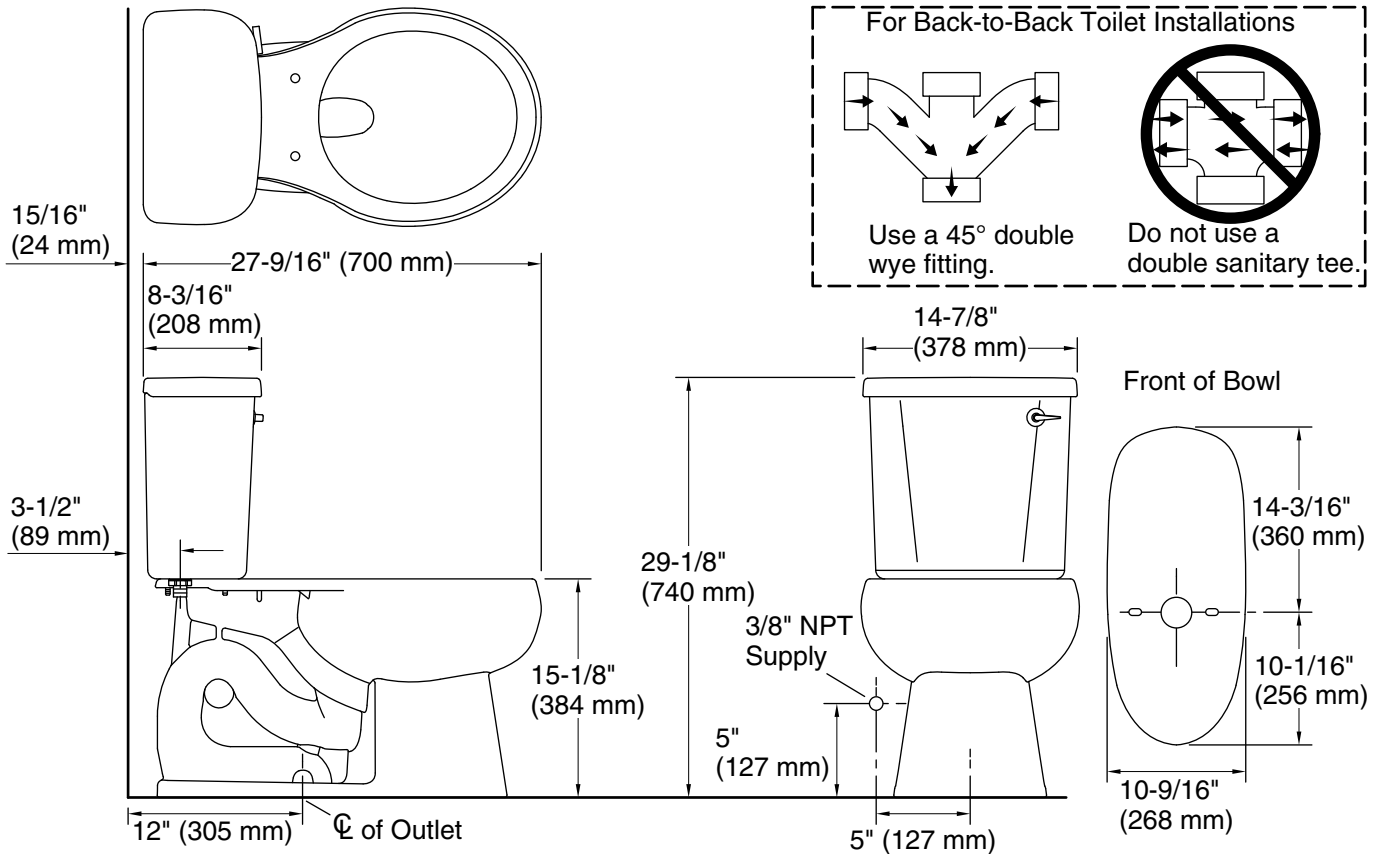

Windham™

Two-piece round-front 1.28 gpf toilet

402320-RA

Features

- Two-piece design.
- Round-front bowl offers an ideal solution for smaller bathrooms and powder rooms.
- Standard height.
- 1.28 gpf (4.8 lpf).
- Right-hand Polished Chrome trip lever.
- 2-1/8" (54 mm) fully glazed trapway.

Technology

- Pro Force® Plus flushing technology delivers greater flushing power than previous Pro Force® models.

Installation

- Three-bolt quick-connect installation.
- Standard 12" (305 mm) rough-in.
- Seat and supply line sold separately.

For the most current Specification Sheet, go to www.sterlingplumbing.com.

5-29-2021 19:04 - US/CA

Technical Information

All product dimensions are nominal.

Toilet type:	Two-piece, Floor-mount
Waste Outlet:	Floor
Bowl shape:	Round-front
Flush type:	Flush Valve
Trap passageway:	2-3/8" (61 mm)
Water surface size:	10" x 8" (254 mm x 203 mm)
Rim to water surface:	6-3/16" (157 mm)
Rough-in:	12" (305 mm)

Notes

Install this product according to the installation instructions.

For back-to-back toilet installations: Use only a 45° double wye fitting.