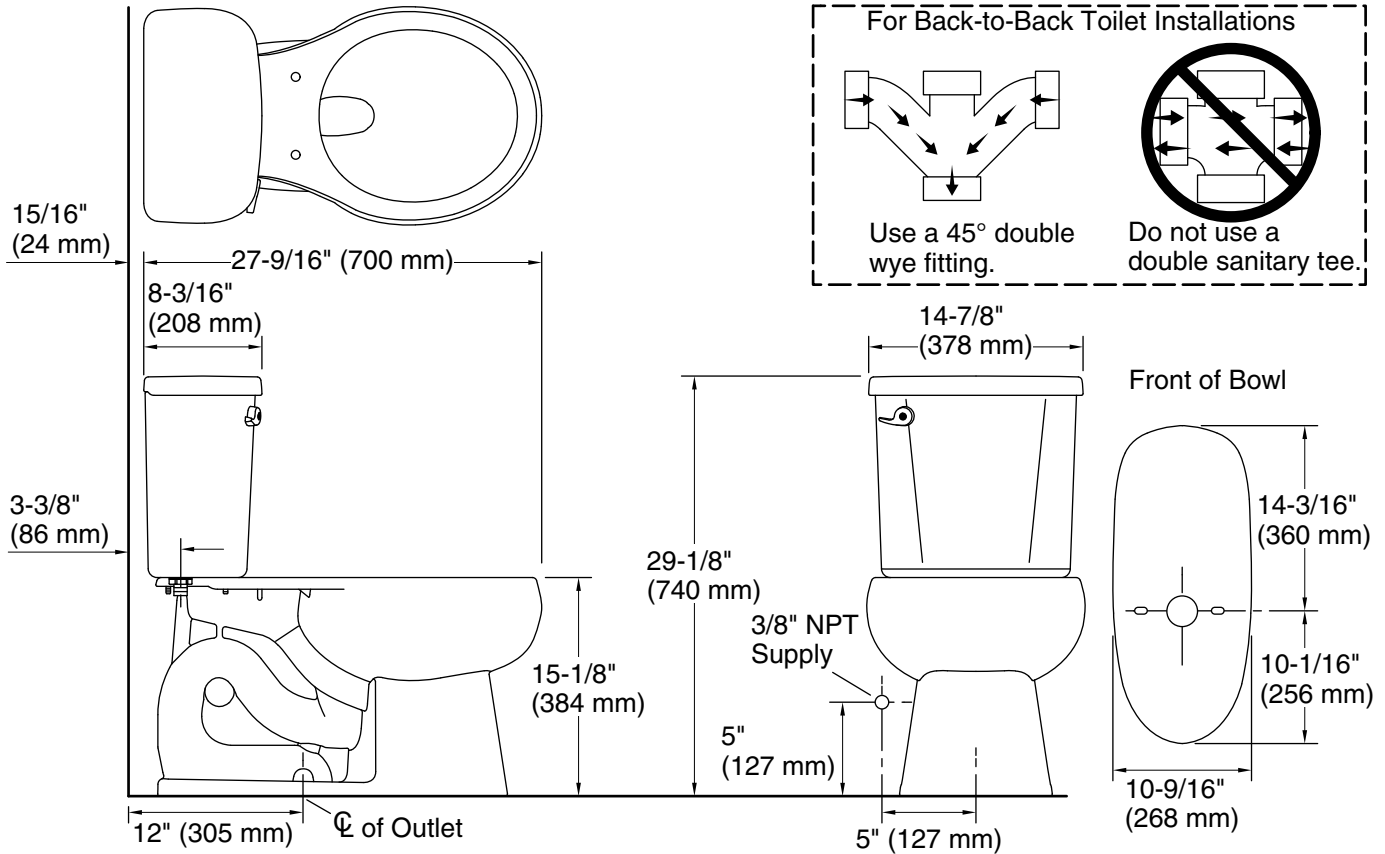

Windham™

Round-front toilet bowl

402320

Features

- Two-piece design.
- Round-front bowl offers an ideal solution for smaller bathrooms and powder rooms.
- Standard height.
- 1.28 gpf (4.8 lpf).
- 2-1/8" (54 mm) fully glazed trapway.

Technology

- Pro Force® Plus flushing technology delivers greater flushing power than previous Pro Force® models.

Installation

- Three-bolt quick-connect installation.
- Standard 12" (305 mm) rough-in.
- Seat and supply line sold separately.

For the most current Specification Sheet, go to www.sterlingplumbing.com.

5-29-2021 19:04 - US/CA

Technical Information

All product dimensions are nominal.

- Toilet type: Two-piece, Floor-mount
- Waste Outlet: Floor
- Bowl shape: Round-front
- Flush type: Flush Valve
- Trap passageway: 2-1/8" (54 mm)
- Water Consumption
 - Full: 1.28 gpf (4.8 lpf)
- Water surface size: 10" x 8" (254 mm x 203 mm)
- Rim to water surface: 6-3/16" (157 mm)
- Rough-in: 12" (305 mm)

Notes

- Install this product according to the installation instructions.
- For back-to-back toilet installations: Use only a 45° double wye fitting.