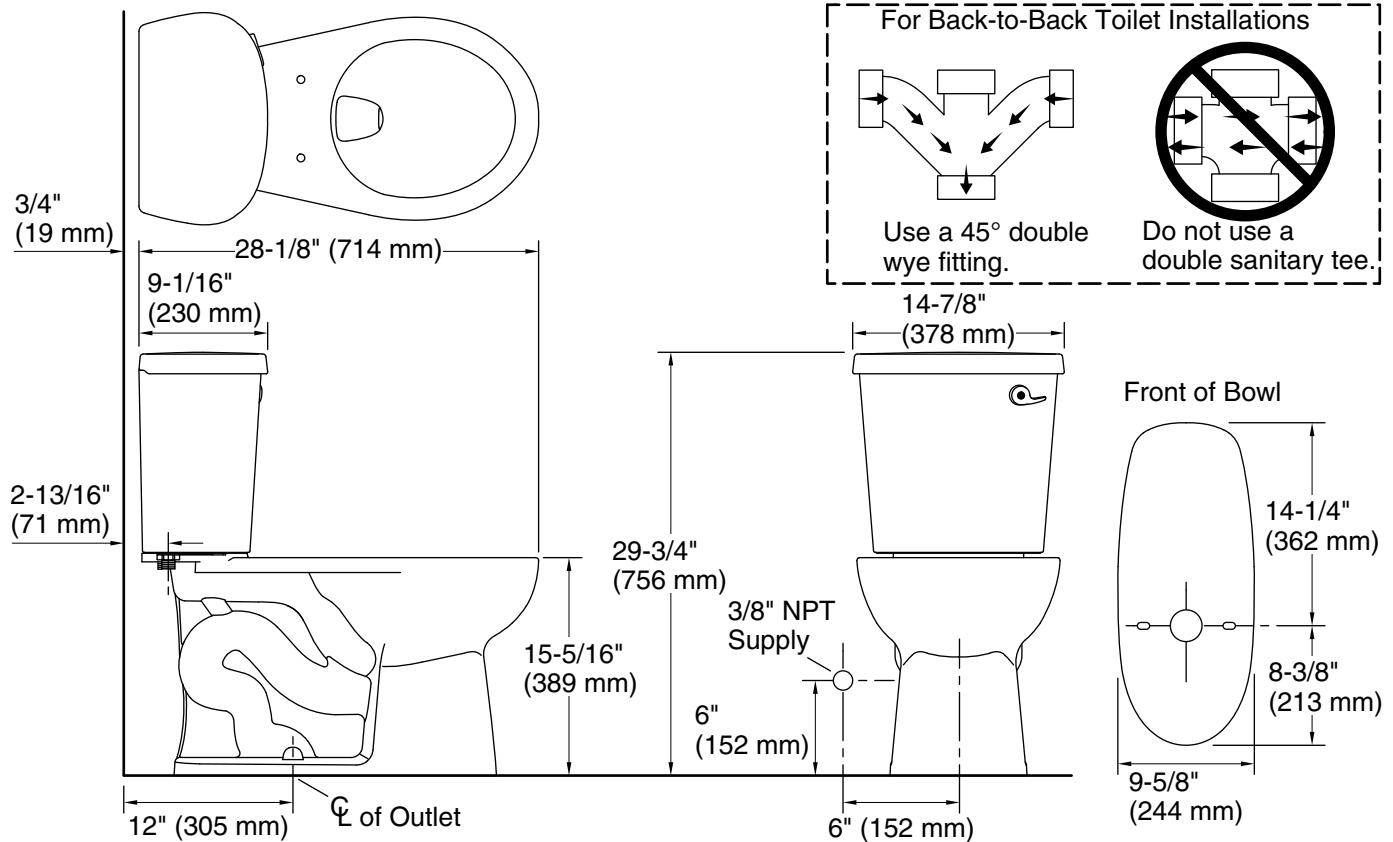

Valton™

Two-piece round-front toilet
402314-RA

Features

- Two-piece design.
- Round-front bowl offers an ideal solution for smaller bathrooms and powder rooms.
- 1.6 gpf (6.0 lpf)
- Color-matched right-hand white trip lever included.
- 2" (51 mm) fully glazed trapway.
- Combination consists of the 403377 bowl and 404562-RA tank.

Technology

- Pro Force® Plus flushing technology delivers greater flushing power than previous Pro Force® models.

Installation

- Standard 12" (305 mm) rough-in.
- Three-bolt quick-connect installation.
- Seat and supply line sold separately.

Product consists of:
403377 Round-front toilet bowl
404562-RA Toilet tank

Codes/Standards

ASME A112.19.2/CSA B45.1
DOE - Energy Policy Act 1992

STERLING® Warranty - Toilets and Lavatories

See website for detailed warranty information.

Available Colors/Finishes

Color tiles intended for reference only.

Color	Code	Description
-------	------	-------------

	0	White
---	---	-------

Technical Information

All product dimensions are nominal.

- Toilet type: Two-piece, Floor-mount
- Waste Outlet: Floor
- Bowl shape: Round-front
- Flush type: Gravity siphon jet
- Trap passageway: 2-1/16" (52 mm)
- Water Consumption
 - Full: 1.6 gpf (6 lpf)
- Rough-in: 12" (305 mm)