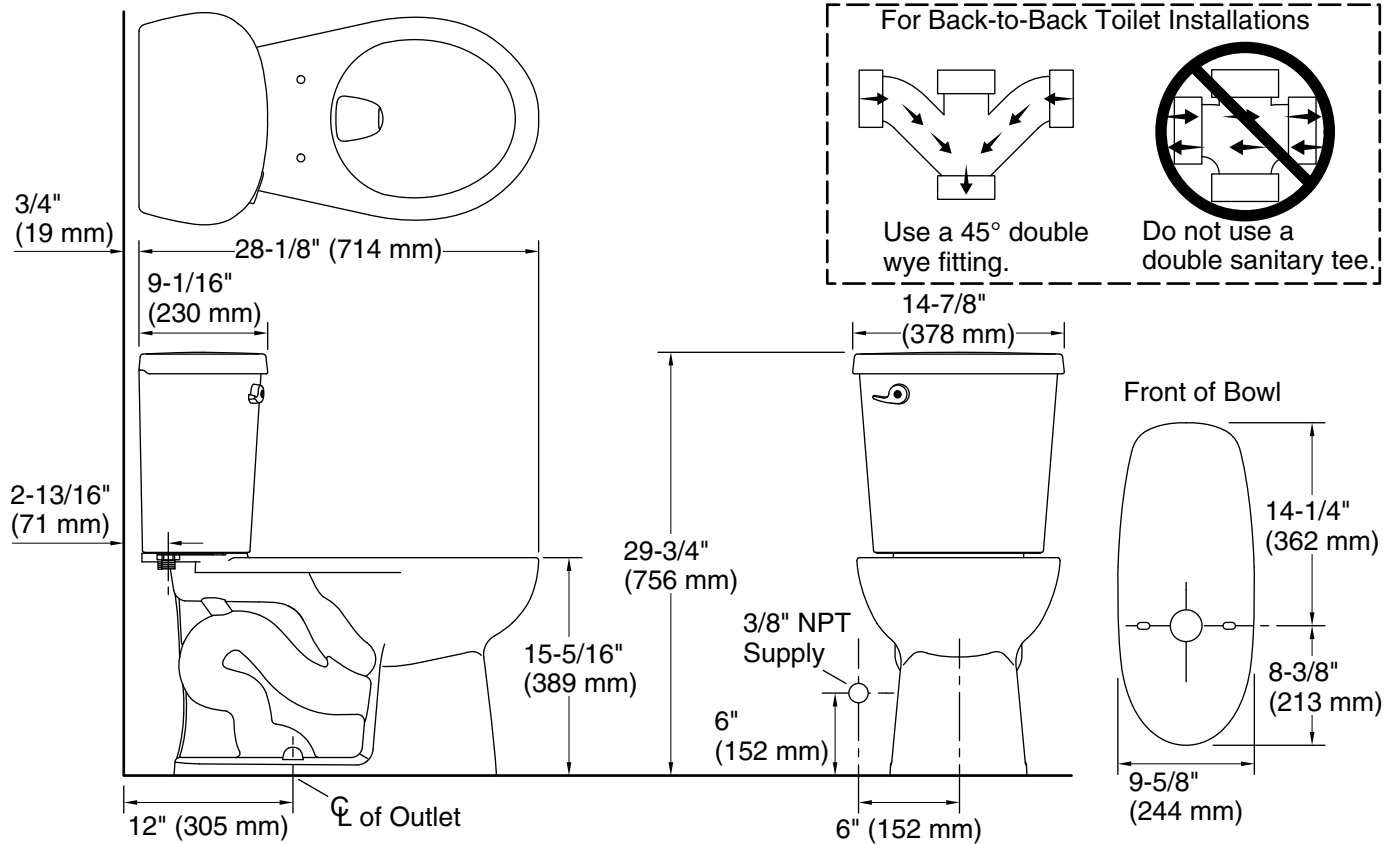

Technical Information

All product dimensions are nominal.

- Toilet type: Two-piece, Floor-mount
- Waste Outlet: Floor
- Bowl shape: Round-front
- Flush type: Gravity siphon jet
- Water Consumption
  - Full: 1.6 gpf (6 lpf)
- Rough-in: 12" (305 mm)

Fixture Supply Requirements

- Min static pressure: 15 psi (103.4 kPa)
- Max static pressure: 80 psi (551.6 kPa)

Notes

- Install this product according to the installation instructions.
- For back-to-back toilet installations: Use only a 45° double wye fitting.